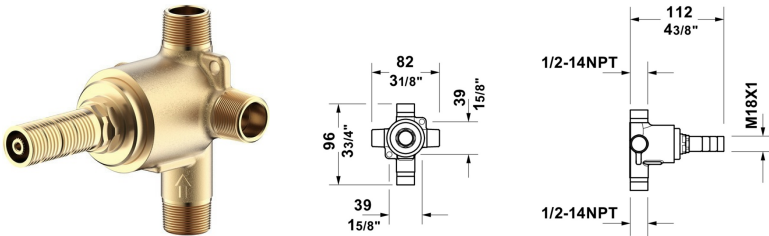

Faucet Accessories Diverter valve # GK5000002U00

Diverter valve	Dimension	Weight	Order number
s Diverter valve			
<b>Colors</b>			
00 White			
<b>Variant</b>			
Standard article s Diverter valve, cUPC listed: Yes		1.653 lb	GK5000002U00

All drawings contain the necessary measurements which are subject to standard tolerances. They are stated in inch & mm and are non-binding. Exact measurements, in particular for customized installation scenarios, can only be taken from the finished ceramic piece.