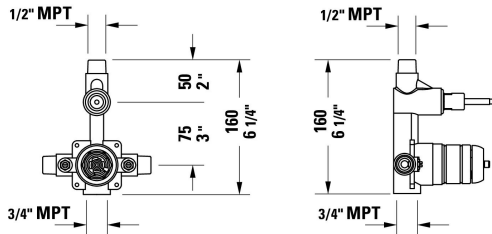

Faucet Accessories Pressure Balance Valve # GK0900009U00

| < 4 3/8 " > |

Pressure Balance Valve	Dimension	Weight	Order number
Colors			
10 Chrome			
Variant			
Shut-off valve: Yes, cUPC listed: Yes	4 3/8 "x6 1/4 "	3.560 lb	GK0900009U00

All drawings contain the necessary measurements which are subject to standard tolerances. They are stated in inch & mm and are non-binding. Exact measurements, in particular for customized installation scenarios, can only be taken from the finished ceramic piece.