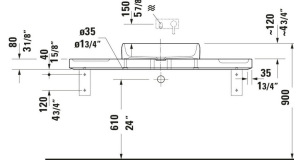

**Qatego Washbasin with console and console support # D4800700**

|< 55 1/8 " >|

Washbasin with console and console support	Dimension	Weight	Order number
55 1/8 "			
<b>Colors</b>			
00 White			
<b>Variant</b>			
Finish White High Gloss, Rectangular, Number of basins: 1	55 1/8 "x15 3/4 "	326.504 lb	D4800700

All drawings contain the necessary measurements which are subject to standard tolerances. They are stated in inch & mm and are non-binding. Exact measurements, in particular for customized installation scenarios, can only be taken from the finished ceramic piece.