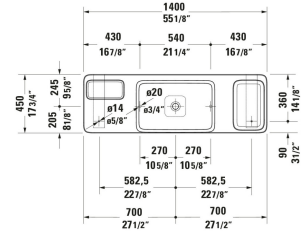

**Qatego Washbasin with console and console support # D4800700**

|< 55 1/8 " >|

Washbasin with console and console support	Dimension	Weight	Order number
55 1/8 "			
<b>Colors</b>			
00 White			
<b>Variant</b>			
Finish White High Gloss, Rectangular, Number of basins: 1	55 1/8 "x15 3/4 "	326.504 lb	D4800700

All drawings contain the necessary measurements which are subject to standard tolerances. They are stated in inch & mm and are non-binding. Exact measurements, in particular for customized installation scenarios, can only be taken from the finished ceramic piece.