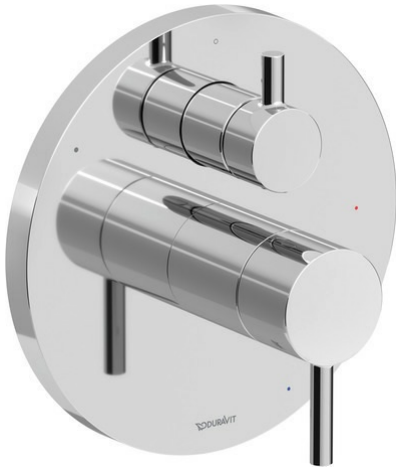

DuraCircle Shower Trim # CE5290012U.. / CE5290012U.. / CE5290012U.. / CE5290012U..

|< 7 1/8 " >|

Shower Trim	Dimension	Weight	Order number
Number of outlets: 2, Ceramic cartridge, Number of outlets: 2, recommended operating pressure: 14.5038 - 72.519 psi, Escutcheon shape: Round, Including trim parts			
Colors			
10 Chrome 37 Gold Brushed 46 Black Matte 70 Brushed Nickel			
Variant			
Chrome, ADA: Yes, cUPC listed: Yes	7 1/8 "x7 1/8 "	2.183 lb	CE5290012U..
Gold Brushed, ADA: Yes, cUPC listed: Yes		2.183 lb	CE5290012U..
Black Matte, ADA: Yes, cUPC listed: Yes	7 1/8 "x7 1/8 "	2.183 lb	CE5290012U..
Brushed Nickel, ADA: Yes, cUPC listed: Yes	7 1/8 "x7 1/8 "	2.183 lb	CE5290012U..
Required accessories			
Pressure Balance Valve Installation Type: For concealed installation		2.866 lb	GK0900011

DuraCircle Shower Trim # CE5290012U.. / CE5290012U.. /
CE5290012U.. / CE5290012U..

| < 7 1/8 " > |