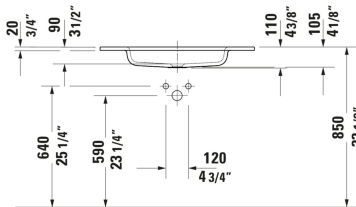

Sivida Wall Mounted Sink # 2650013200

| < 32 1/4 " > |

Wall Mounted Sink	Dimension	Weight	Order number
White Satin Matte, DuroCast Plus, Rectangular, Number of basins: 1 Middle, Number of faucet holes: 1 Middle, Overflow: No, 32 1/4 "			
Colors			
32 White Satin Matte			
Variant			
● Includes faucet deck: Yes	32 1/4 "x4 3/8 "	34.172 lb	2650013200
Spare parts			
Sink Drain Sink, Material drain covers: Brass, Diameter: 2 7/8 " Ø 2 7/8 "		0.661 lb	005024
P-Trap	12 1/4 x 4 1/2 "	0.705 lb	005026
Suitable products			
Vanity Cabinet Number of drawers: 2, Handle, Siphon cut-out: Yes, Panel: Yes, Slow close, Lay-in compartment Optional, Required Items: Wall Mounted Sink Sivida # 265001, 31 7/8 x 18 3/4 "	31 7/8 x 18 3/4 "		SV4651

All drawings contain the necessary measurements which are subject to standard tolerances. They are stated in inch & mm and are non-binding. Exact measurements, in particular for customized installation scenarios, can only be taken from the finished ceramic piece.