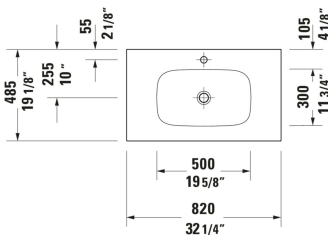

Sivida Wall Mounted Sink # 2650013200

| < 32 1/4 " > |

Wall Mounted Sink	Dimension	Weight	Order number
White Satin Matte, DuroCast Plus, Rectangular, Number of basins: 1 Middle, Number of faucet holes: 1 Middle, Overflow: No, 32 1/4 "			
Colors			
32 White Satin Matte			
Variant			
● Includes faucet deck: Yes	32 1/4 "x4 3/8 "	34.172 lb	2650013200
Spare parts			
Sink Drain Sink, Material drain covers: Brass, Diameter: 2 7/8 " Ø 2 7/8 "		0.661 lb	005024
P-Trap	12 1/4 x 4 1/2 "	0.705 lb	005026
Suitable products			
Vanity Cabinet Number of drawers: 2, Handle, Siphon cut-out: Yes, Panel: Yes, Slow close, Lay-in compartment Optional, Required Items: Wall Mounted Sink Sivida # 265001, 31 7/8 x 18 3/4 "	31 7/8 x 18 3/4 "		SV4651

All drawings contain the necessary measurements which are subject to standard tolerances. They are stated in inch & mm and are non-binding. Exact measurements, in particular for customized installation scenarios, can only be taken from the finished ceramic piece.