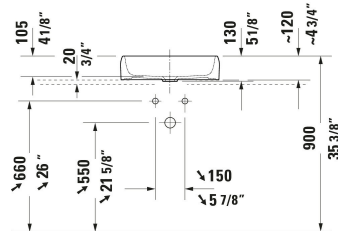

Qatego Vessel Sink # 2384500079

| < 19 5/8 " > |

Vessel Sink	Dimension	Weight	Order number
Includes faucet deck: No, Back side glazed: Yes, 19 5/8 "			
Colors			
00 White			
Variant			
☒ White High Gloss, Number of basins: 1 Middle, Overflow: No, Ground	19 5/8 "x5 1/8 "	24.251 lb	2384500079
Spare parts			
Sink Drain Sink, Diameter: 2 7/8 "	Ø 2 7/8 "	0.694 lb	005024

All drawings contain the necessary measurements which are subject to standard tolerances. They are stated in inch & mm and are non-binding. Exact measurements, in particular for customized installation scenarios, can only be taken from the finished ceramic piece.