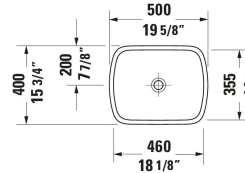

Qatego Vessel Sink # 2384500079

| < 19 5/8 " > |

Vessel Sink	Dimension	Weight	Order number
Includes faucet deck: No, Back side glazed: Yes, 19 5/8 "			
Colors			
00 White			
Variant			
☒ White High Gloss, Number of basins: 1 Middle, Overflow: No, Ground	19 5/8 "x5 1/8 "	24.251 lb	2384500079
Spare parts			
Sink Drain Sink, Diameter: 2 7/8 "	Ø 2 7/8 "	0.694 lb	005024

All drawings contain the necessary measurements which are subject to standard tolerances. They are stated in inch & mm and are non-binding. Exact measurements, in particular for customized installation scenarios, can only be taken from the finished ceramic piece.