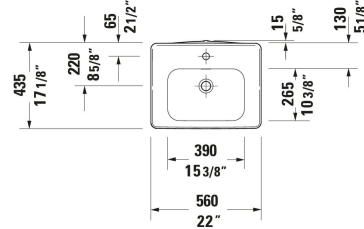

## Soleil by Starck Vessel Sink # 2378560027

| < 22 " > |

Vessel Sink	Dimension	Weight	Order number
Rectangular, Includes faucet deck: Yes, Back side glazed: Yes, 22 "			
<b>Colors</b>			
00 White			
<b>Variant</b>			
● White High Gloss, Number of basins: 1 Middle, Number of faucet holes: 1 Middle, Overflow: Yes, Ground	22 "x5 3/4 "	30.424 lb	2378560027
<b>Spare parts</b>			
Sink Drain Suitable for washbasin with overflow, Ø 2 1/2 "	Ø 2 1/2 "	0.75 lb	005052
<b>Suitable products</b>			
Vanity Cabinet Number of drawers: 1, Includes vanity top: Yes, Faucet holes possible, Handle, Slow close, Lay-in compartment Optional, 31 1/2 x 21 5/8 "	31 1/2 x 21 5/8 "		DE4947
Vanity Cabinet Number of drawers: 1, Includes vanity top: Yes, Faucet holes possible, Handle, Slow close, Lay-in compartment Optional, 47 1/4 x 21 5/8 "	47 1/4 x 21 5/8 "		DE4949
Vanity Cabinet Number of drawers: 1, Number of drawers: 1, Includes vanity top: Yes, Faucet holes possible, Handle, Siphon cut-out: Yes, Panel: Yes, Slow close, Lay-in compartment Optional, 31 1/2 x 21 5/8 "	31 1/2 x 21 5/8 "		DE4967
Vanity Cabinet Number of drawers: 1, Number of drawers: 1, Includes vanity top: Yes, Faucet holes possible, Handle, Siphon cut-out: Yes, Panel: Yes, Slow close, Lay-in compartment Optional, 39 3/8 x 21 5/8 "	39 3/8 x 21 5/8 "		DE4968
Vanity Cabinet Number of drawers: 1, Number of drawers: 1, Includes vanity top: Yes, Faucet holes possible, Handle, Siphon cut-out: Yes, Panel: Yes, Slow close, Lay-in compartment Optional, 47 1/4 x 21 5/8 "	47 1/4 x 21 5/8 "		DE4969

All drawings contain the necessary measurements which are subject to standard tolerances. They are stated in inch & mm and are non-binding. Exact measurements, in particular for customized installation scenarios, can only be taken from the finished ceramic piece.