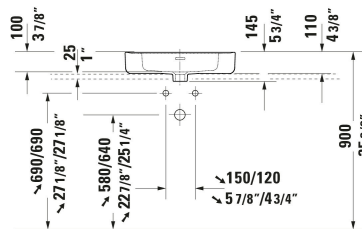

## Soleil by Starck Vessel Sink # 2378560027

| < 22 " > |

Vessel Sink	Dimension	Weight	Order number
Rectangular, Includes faucet deck: Yes, Back side glazed: Yes, 22 "			
<b>Colors</b>			
00 White			
<b>Variant</b>			
● White High Gloss, Number of basins: 1 Middle, Number of faucet holes: 1 Middle, Overflow: Yes, Ground	22 "x5 3/4 "	30.424 lb	2378560027
<b>Spare parts</b>			
Sink Drain Suitable for washbasin with overflow, Ø 2 1/2 "	Ø 2 1/2 "	0.75 lb	005052
<b>Suitable products</b>			
Vanity Cabinet Number of drawers: 1, Includes vanity top: Yes, Faucet holes possible, Handle, Slow close, Lay-in compartment Optional, 31 1/2 x 21 5/8 "	31 1/2 x 21 5/8 "		DE4947
Vanity Cabinet Number of drawers: 1, Includes vanity top: Yes, Faucet holes possible, Handle, Slow close, Lay-in compartment Optional, 47 1/4 x 21 5/8 "	47 1/4 x 21 5/8 "		DE4949
Vanity Cabinet Number of drawers: 1, Number of drawers: 1, Includes vanity top: Yes, Faucet holes possible, Handle, Siphon cut-out: Yes, Panel: Yes, Slow close, Lay-in compartment Optional, 31 1/2 x 21 5/8 "	31 1/2 x 21 5/8 "		DE4967
Vanity Cabinet Number of drawers: 1, Number of drawers: 1, Includes vanity top: Yes, Faucet holes possible, Handle, Siphon cut-out: Yes, Panel: Yes, Slow close, Lay-in compartment Optional, 39 3/8 x 21 5/8 "	39 3/8 x 21 5/8 "		DE4968
Vanity Cabinet Number of drawers: 1, Number of drawers: 1, Includes vanity top: Yes, Faucet holes possible, Handle, Siphon cut-out: Yes, Panel: Yes, Slow close, Lay-in compartment Optional, 47 1/4 x 21 5/8 "	47 1/4 x 21 5/8 "		DE4969

All drawings contain the necessary measurements which are subject to standard tolerances. They are stated in inch & mm and are non-binding. Exact measurements, in particular for customized installation scenarios, can only be taken from the finished ceramic piece.