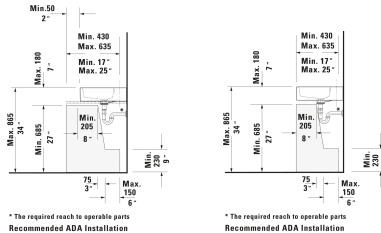

**Vero Air Wall Mounted Sink # 2350700000 / 2350700027 / 2350700028 / 2350700060 / 2350700087 / 2350700088**

| < 27 1/2 " > |

Wall Mounted Sink	Dimension	Weight	Order number
Rectangular, Includes faucet deck: Yes, Underside glazed, Back side glazed: No, 27 1/2", ADA: Yes			
<b>Colors</b>			
00 White			
<b>Variant</b>			
● White High Gloss, Number of basins: 1 Middle, Number of faucet holes: 1 Middle, Overflow: Yes, cUPC listed: No	27 1/2 "x6 1/2 "	43.431 lb	2350700000
● White High Gloss, Number of basins: 1 Middle, Number of faucet holes: 1 Middle, Overflow: Yes, Ground, cUPC listed: No	27 1/2 "x6 1/2 "	43.431 lb	2350700027
⊗ White High Gloss, Number of basins: 1 Middle, Overflow: Yes, Ground, cUPC listed: No	27 1/2 "x6 1/2 "	43.431 lb	2350700028
⊗ White High Gloss, Number of basins: 1 Middle, Overflow: Yes, cUPC listed: No	27 1/2 "x6 1/2 "	43.431 lb	2350700060
White High Gloss, Number of faucet holes: 3	27 1/2 "x6 1/2 "	43.431 lb	2350700087
White High Gloss, Number of faucet holes: 3, Ground	27 1/2 "x6 1/2 "	43.431 lb	2350700088
<b>Spare parts</b>			
P-Trap Material: Brass, Outlet: horizontal, Suitable for Wall Mounted Sink	2 3/4 x 16 3/4 "	3.307 lb	005036
<b>Suitable products</b>			
Console Installation Type: Floorstanding, Wall installation, Adjustable height: 2 1/2", Hardware included: Yes, Reversible: No, Includes towel rail: Yes, 24 5/8 x 16 3/4 "	24 5/8 x 16 3/4 "		003075
Vanity Cabinet Number of drawers: 2, Without handle, Slow close, Pressure inlet, Drawer organizer Optional, Required Items: Wall Mounted Sink Vero Air # 235070, 26 7/8 x 18 1/8 "	26 7/8 x 18 1/8 "		LC6276
Vanity Cabinet Number of drawers: 1, Includes vanity top: Yes, Faucet holes possible, Handle, Slow close, Lay-in compartment Optional, 31 1/2 x 21 5/8 "	31 1/2 x 21 5/8 "		DE4947
Vanity Cabinet Number of drawers: 1, Includes vanity top: Yes, Faucet holes possible, Handle, Slow close, Lay-in compartment Optional, 39 3/8 x 21 5/8 "	39 3/8 x 21 5/8 "		DE4948