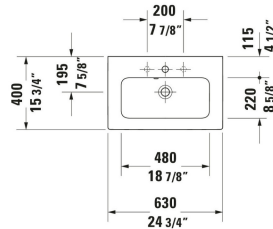

**ME by Starck Wall Mounted Sink Compact # 234263..00 / 234263..60 / 234263..87 / 234263..00 / 234263..60 / 234263..87**

| < 24 3/4 " > |

Wall Mounted Sink Compact	Dimension	Weight	Order number
Rectangular, Includes faucet deck: Yes, Overflow: Yes, Back side glazed: No, 24 3/4 "			
<b>Colors</b>			
00 White 32 White Satin Matte			
<b>Variant</b>			
● White High Gloss, Number of basins: 1 Middle, Number of faucet holes: 1 Middle, cUPC listed: No	24 3/4 "x7 1/8 "	33.951 lb	234263..00
⊗ White High Gloss, Number of basins: 1 Middle, cUPC listed: No	24 3/4 "x7 1/8 "	33.951 lb	234263..60
White High Gloss, Number of basins: 1, Number of faucet holes: 3 Left, Middle, Right	24 3/4 "x7 1/8 "	33.951 lb	234263..87
● White Satin Matte, Number of basins: 1 Middle, Number of faucet holes: 1 Middle, cUPC listed: No	24 3/4 "x7 1/8 "	33.951 lb	234263..00
⊗ White Satin Matte, Number of basins: 1 Middle, cUPC listed: No	24 3/4 "x7 1/8 "	33.951 lb	234263..60
White Satin Matte, Number of basins: 1, Number of faucet holes: 3 Left, Middle, Right	24 3/4 "x7 1/8 "	33.951 lb	234263..87
<b>Infobox</b>			
Space-saving siphon is recommended in conjunction with vanity unit			
<b>Spare parts</b>			
P-Trap White, Connection dimensions: 1 1/4"	14 1/8 x 15 3/8 "	0.82 lb	005076
Sink Drain Suitable for washbasin with overflow, Ø 2 1/2 "	Ø 2 1/2 "	0.75 lb	005052

All drawings contain the necessary measurements which are subject to standard tolerances. They are stated in inch & mm and are non-binding. Exact measurements, in particular for customized installation scenarios, can only be taken from the finished ceramic piece.