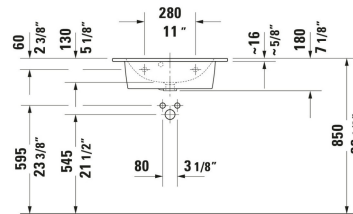

**ME by Starck Wall Mounted Sink Compact # 234263..00 / 234263..60 / 234263..87 / 234263..00 / 234263..60 / 234263..87**

| < 24 3/4 " > |

Wall Mounted Sink Compact	Dimension	Weight	Order number
Rectangular, Includes faucet deck: Yes, Overflow: Yes, Back side glazed: No, 24 3/4 "			
<b>Colors</b>			
00 White 32 White Satin Matte			
<b>Variant</b>			
● White High Gloss, Number of basins: 1 Middle, Number of faucet holes: 1 Middle, cUPC listed: No	24 3/4 "x7 1/8 "	33.951 lb	234263..00
⊗ White High Gloss, Number of basins: 1 Middle, cUPC listed: No	24 3/4 "x7 1/8 "	33.951 lb	234263..60
White High Gloss, Number of basins: 1, Number of faucet holes: 3 Left, Middle, Right	24 3/4 "x7 1/8 "	33.951 lb	234263..87
● White Satin Matte, Number of basins: 1 Middle, Number of faucet holes: 1 Middle, cUPC listed: No	24 3/4 "x7 1/8 "	33.951 lb	234263..00
⊗ White Satin Matte, Number of basins: 1 Middle, cUPC listed: No	24 3/4 "x7 1/8 "	33.951 lb	234263..60
White Satin Matte, Number of basins: 1, Number of faucet holes: 3 Left, Middle, Right	24 3/4 "x7 1/8 "	33.951 lb	234263..87
<b>Infobox</b>			
Space-saving siphon is recommended in conjunction with vanity unit			
<b>Spare parts</b>			
P-Trap White, Connection dimensions: 1 1/4"	14 1/8 x 15 3/8 "	0.82 lb	005076
Sink Drain Suitable for washbasin with overflow, Ø 2 1/2 "	Ø 2 1/2 "	0.75 lb	005052

All drawings contain the necessary measurements which are subject to standard tolerances. They are stated in inch & mm and are non-binding. Exact measurements, in particular for customized installation scenarios, can only be taken from the finished ceramic piece.