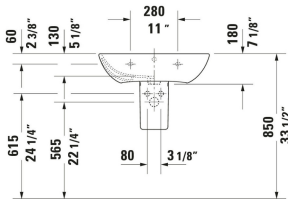

**ME by Starck Wall Mounted Sink # 233565..00 / 233565..87 / 233565..00 / 233565..87**

|< 25 5/8 " >|

Wall Mounted Sink	Dimension	Weight	Order number
Rectangular, Includes faucet deck: Yes, Overflow: Yes, Underside glazed, Back side glazed: No, 25 5/8 ", ADA: Yes			
<b>Colors</b>			
00 White 32 White Satin Matte			
<b>Variant</b>			
● White High Gloss, Number of basins: 1 Middle, Number of faucet holes: 1 Middle, cUPC listed: No	25 5/8 "x7 1/8 "	42.770 lb	233565..00
White High Gloss, Number of basins: 1, Number of faucet holes: 3 Left, Middle, Right	25 5/8 "x7 1/8 "	42.770 lb	233565..87
● White Satin Matte, Number of basins: 1 Middle, Number of faucet holes: 1 Middle, cUPC listed: No	25 5/8 "x7 1/8 "	42.770 lb	233565..00
White Satin Matte, Number of basins: 1, Number of faucet holes: 3 Left, Middle, Right	25 5/8 "x7 1/8 "	42.770 lb	233565..87
<b>Spare parts</b>			
Sink Drain Suitable for washbasin with overflow, Ø 2 1/2 "	Ø 2 1/2 "	0.75 lb	005052
<b>Suitable products</b>			
Pedestal Installation Type: Floorstanding, 6 7/8 x 8 1/4 "	6 7/8 x 8 1/4 "		085839
Sink Shroud White, Installation Type: Wall-mounted, Hardware included, 6 3/4 x 11 3/4 "	6 3/4 x 11 3/4 "		085840

All drawings contain the necessary measurements which are subject to standard tolerances. They are stated in inch & mm and are non-binding. Exact measurements, in particular for customized installation scenarios, can only be taken from the finished ceramic piece.