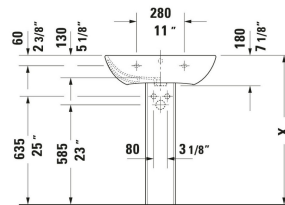

**ME by Starck Wall Mounted Sink # 233565..00 / 233565..87 / 233565..00 / 233565..87**

|< 25 5/8 " >|

Wall Mounted Sink	Dimension	Weight	Order number
Rectangular, Includes faucet deck: Yes, Overflow: Yes, Underside glazed, Back side glazed: No, 25 5/8 ", ADA: Yes			
<b>Colors</b>			
00 White 32 White Satin Matte			
<b>Variant</b>			
● White High Gloss, Number of basins: 1 Middle, Number of faucet holes: 1 Middle, cUPC listed: No	25 5/8 "x7 1/8 "	42.770 lb	233565..00
White High Gloss, Number of basins: 1, Number of faucet holes: 3 Left, Middle, Right	25 5/8 "x7 1/8 "	42.770 lb	233565..87
● White Satin Matte, Number of basins: 1 Middle, Number of faucet holes: 1 Middle, cUPC listed: No	25 5/8 "x7 1/8 "	42.770 lb	233565..00
White Satin Matte, Number of basins: 1, Number of faucet holes: 3 Left, Middle, Right	25 5/8 "x7 1/8 "	42.770 lb	233565..87
<b>Spare parts</b>			
Sink Drain Suitable for washbasin with overflow, Ø 2 1/2 "	Ø 2 1/2 "	0.75 lb	005052
<b>Suitable products</b>			
Pedestal Installation Type: Floorstanding, 6 7/8 x 8 1/4 "	6 7/8 x 8 1/4 "		085839
Sink Shroud White, Installation Type: Wall-mounted, Hardware included, 6 3/4 x 11 3/4 "	6 3/4 x 11 3/4 "		085840

All drawings contain the necessary measurements which are subject to standard tolerances. They are stated in inch & mm and are non-binding. Exact measurements, in particular for customized installation scenarios, can only be taken from the finished ceramic piece.