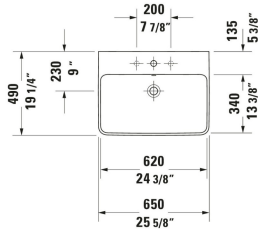

**ME by Starck Wall Mounted Sink # 233565..00 / 233565..87 / 233565..00 / 233565..87**

|< 25 5/8 " >|

Wall Mounted Sink	Dimension	Weight	Order number
Rectangular, Includes faucet deck: Yes, Overflow: Yes, Underside glazed, Back side glazed: No, 25 5/8 ", ADA: Yes			
<b>Colors</b>			
00 White 32 White Satin Matte			
<b>Variant</b>			
● White High Gloss, Number of basins: 1 Middle, Number of faucet holes: 1 Middle, cUPC listed: No	25 5/8 "x7 1/8 "	42.770 lb	233565..00
White High Gloss, Number of basins: 1, Number of faucet holes: 3 Left, Middle, Right	25 5/8 "x7 1/8 "	42.770 lb	233565..87
● White Satin Matte, Number of basins: 1 Middle, Number of faucet holes: 1 Middle, cUPC listed: No	25 5/8 "x7 1/8 "	42.770 lb	233565..00
White Satin Matte, Number of basins: 1, Number of faucet holes: 3 Left, Middle, Right	25 5/8 "x7 1/8 "	42.770 lb	233565..87
<b>Spare parts</b>			
Sink Drain Suitable for washbasin with overflow, Ø 2 1/2 "	Ø 2 1/2 "	0.75 lb	005052
<b>Suitable products</b>			
Pedestal Installation Type: Floorstanding, 6 7/8 x 8 1/4 "	6 7/8 x 8 1/4 "		085839
Sink Shroud White, Installation Type: Wall-mounted, Hardware included, 6 3/4 x 11 3/4 "	6 3/4 x 11 3/4 "		085840

All drawings contain the necessary measurements which are subject to standard tolerances. They are stated in inch & mm and are non-binding. Exact measurements, in particular for customized installation scenarios, can only be taken from the finished ceramic piece.