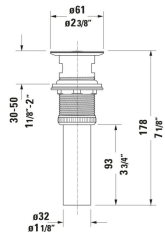

Universal Sink Drain # 005102..92 / 005102..92 / 005102..92 / 005102..92

Sink Drain	Dimension	Weight	Order number
Colors			
10 Chrome 37 Gold Brushed 46 Black Matte 70 Brushed Nickel			
Variant			
		1.742 lb	005102..92
		1.742 lb	005102..92
		1.742 lb	005102..92
		1.742 lb	005102..92

All drawings contain the necessary measurements which are subject to standard tolerances. They are stated in inch & mm and are non-binding. Exact measurements, in particular for customized installation scenarios, can only be taken from the finished ceramic piece.