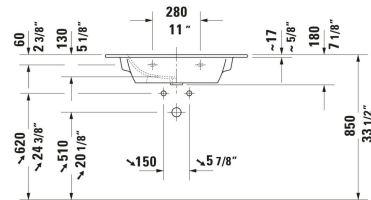

ME by Starck Wall Mounted Sink # 233683..00 / 233683..60 / 233683..00 / 233683..60 / 233683..87

|< 32 5/8 " >|

Wall Mounted Sink	Dimension	Weight	Order number
Rectangular, Includes faucet deck: Yes, Overflow: Yes, Back side glazed: No, 32 5/8 ", ADA: Yes, cUPC listed: Yes			
Colors			
00 White 32 White Satin Matte			
Variant			
● White High Gloss, Number of basins: 1 Middle, Number of faucet holes: 1 Middle	32 5/8 "x7 1/8 "	46.738 lb	233683..00
⊗ White High Gloss, Number of basins: 1 Middle	32 5/8 "x7 1/8 "	46.738 lb	233683..60
● White Satin Matte, Number of basins: 1 Middle, Number of faucet holes: 1 Middle	32 5/8 "x7 1/8 "	46.738 lb	233683..00
⊗ White Satin Matte, Number of basins: 1 Middle	32 5/8 "x7 1/8 "	46.738 lb	233683..60
White Satin Matte, Number of basins: 1, Number of faucet holes: 3 Left, Middle, Right, Ground, Underside glazed	32 5/8 "x7 1/8 "	46.738 lb	233683..87
Infobox			
Space-saving siphon is recommended in conjunction with vanity unit			
Spare parts			
P-Trap White, Connection dimensions: 1 1/4"	14 1/8 x 15 3/8 "	0.82 lb	005076
Sink Drain Suitable for washbasin with overflow, Ø 2 1/2 "	Ø 2 1/2 "	0.75 lb	005052
Suitable products			
Vanity Cabinet Number of drawers: 1, Without handle, Slow close, Pressure inlet, Drawer organizer Optional, Required Items: Wall Mounted Sink ME by Starck # 233683, 234583, 234683, 32 1/4 x 18 7/8 "	32 1/4 x 18 7/8 "		LC6141

All drawings contain the necessary measurements which are subject to standard tolerances. They are stated in inch & mm and are non-binding. Exact measurements, in particular for customized installation scenarios, can only be taken from the finished ceramic piece.