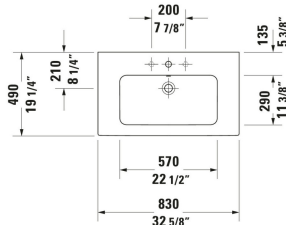

ME by Starck Wall Mounted Sink # 233683..00 / 233683..60 / 233683..00 / 233683..60 / 233683..87

|< 32 5/8 " >|

Wall Mounted Sink	Dimension	Weight	Order number
Rectangular, Includes faucet deck: Yes, Overflow: Yes, Back side glazed: No, 32 5/8 ", ADA: Yes, cUPC listed: Yes			
Colors			
00 White 32 White Satin Matte			
Variant			
● White High Gloss, Number of basins: 1 Middle, Number of faucet holes: 1 Middle	32 5/8 "x7 1/8 "	46.738 lb	233683..00
⊗ White High Gloss, Number of basins: 1 Middle	32 5/8 "x7 1/8 "	46.738 lb	233683..60
● White Satin Matte, Number of basins: 1 Middle, Number of faucet holes: 1 Middle	32 5/8 "x7 1/8 "	46.738 lb	233683..00
⊗ White Satin Matte, Number of basins: 1 Middle	32 5/8 "x7 1/8 "	46.738 lb	233683..60
White Satin Matte, Number of basins: 1, Number of faucet holes: 3 Left, Middle, Right, Ground, Underside glazed	32 5/8 "x7 1/8 "	46.738 lb	233683..87
Infobox			
Space-saving siphon is recommended in conjunction with vanity unit			
Spare parts			
P-Trap White, Connection dimensions: 1 1/4"	14 1/8 x 15 3/8 "	0.82 lb	005076
Sink Drain Suitable for washbasin with overflow, Ø 2 1/2 "	Ø 2 1/2 "	0.75 lb	005052
Suitable products			
Vanity Cabinet Number of drawers: 1, Without handle, Slow close, Pressure inlet, Drawer organizer Optional, Required Items: Wall Mounted Sink ME by Starck # 233683, 234583, 234683, 32 1/4 x 18 7/8 "	32 1/4 x 18 7/8 "		LC6141

All drawings contain the necessary measurements which are subject to standard tolerances. They are stated in inch & mm and are non-binding. Exact measurements, in particular for customized installation scenarios, can only be taken from the finished ceramic piece.