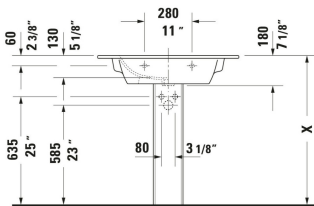

ME by Starck Wall Mounted Sink # 233683..00 / 233683..60 / 233683..00 / 233683..60 / 233683..87

|< 32 5/8 " >|

Wall Mounted Sink	Dimension	Weight	Order number
Rectangular, Includes faucet deck: Yes, Overflow: Yes, Back side glazed: No, 32 5/8 ", ADA: Yes, cUPC listed: Yes			
Colors			
00 White 32 White Satin Matte			
Variant			
● White High Gloss, Number of basins: 1 Middle, Number of faucet holes: 1 Middle	32 5/8 "x7 1/8 "	46.738 lb	233683..00
⊗ White High Gloss, Number of basins: 1 Middle	32 5/8 "x7 1/8 "	46.738 lb	233683..60
● White Satin Matte, Number of basins: 1 Middle, Number of faucet holes: 1 Middle	32 5/8 "x7 1/8 "	46.738 lb	233683..00
⊗ White Satin Matte, Number of basins: 1 Middle	32 5/8 "x7 1/8 "	46.738 lb	233683..60
White Satin Matte, Number of basins: 1, Number of faucet holes: 3 Left, Middle, Right, Ground, Underside glazed	32 5/8 "x7 1/8 "	46.738 lb	233683..87
Infobox			
Space-saving siphon is recommended in conjunction with vanity unit			
Spare parts			
P-Trap White, Connection dimensions: 1 1/4"	14 1/8 x 15 3/8 "	0.82 lb	005076
Sink Drain Suitable for washbasin with overflow, Ø 2 1/2 "	Ø 2 1/2 "	0.75 lb	005052
Suitable products			
Vanity Cabinet Number of drawers: 1, Without handle, Slow close, Pressure inlet, Drawer organizer Optional, Required Items: Wall Mounted Sink ME by Starck # 233683, 234583, 234683, 32 1/4 x 18 7/8 "	32 1/4 x 18 7/8 "		LC6141

All drawings contain the necessary measurements which are subject to standard tolerances. They are stated in inch & mm and are non-binding. Exact measurements, in particular for customized installation scenarios, can only be taken from the finished ceramic piece.