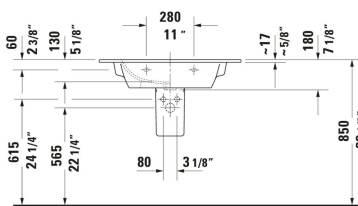

ME by Starck Wall Mounted Sink # 233683..00 / 233683..60 / 233683..00 / 233683..60 / 233683..87

|< 32 5/8 " >|

Wall Mounted Sink	Dimension	Weight	Order number
Rectangular, Includes faucet deck: Yes, Overflow: Yes, Back side glazed: No, 32 5/8 ", ADA: Yes, cUPC listed: Yes			
Colors			
00 White 32 White Satin Matte			
Variant			
● White High Gloss, Number of basins: 1 Middle, Number of faucet holes: 1 Middle	32 5/8 "x7 1/8 "	46.738 lb	233683..00
⊗ White High Gloss, Number of basins: 1 Middle	32 5/8 "x7 1/8 "	46.738 lb	233683..60
● White Satin Matte, Number of basins: 1 Middle, Number of faucet holes: 1 Middle	32 5/8 "x7 1/8 "	46.738 lb	233683..00
⊗ White Satin Matte, Number of basins: 1 Middle	32 5/8 "x7 1/8 "	46.738 lb	233683..60
White Satin Matte, Number of basins: 1, Number of faucet holes: 3 Left, Middle, Right, Ground, Underside glazed	32 5/8 "x7 1/8 "	46.738 lb	233683..87
Infobox			
Space-saving siphon is recommended in conjunction with vanity unit			
Spare parts			
P-Trap White, Connection dimensions: 1 1/4"	14 1/8 x 15 3/8 "	0.82 lb	005076
Sink Drain Suitable for washbasin with overflow, Ø 2 1/2 "	Ø 2 1/2 "	0.75 lb	005052
Suitable products			
Vanity Cabinet Number of drawers: 1, Without handle, Slow close, Pressure inlet, Drawer organizer Optional, Required Items: Wall Mounted Sink ME by Starck # 233683, 234583, 234683, 32 1/4 x 18 7/8 "	32 1/4 x 18 7/8 "		LC6141

All drawings contain the necessary measurements which are subject to standard tolerances. They are stated in inch & mm and are non-binding. Exact measurements, in particular for customized installation scenarios, can only be taken from the finished ceramic piece.