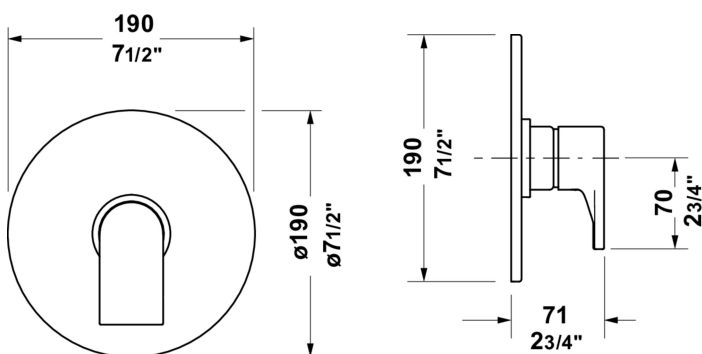

**Tulum Shower Trim # TU4290010U.. / TU4290010U.. / TU4290010U..**

Shower Trim	Dimension	Weight	Order number
<b>Colors</b>			
10 Chrome 46 Black Matte 70 Brushed Nickel			
<b>Variant</b>			
Chrome, ADA: Yes, cUPC listed: Yes		1.345 lb	TU4290010U..
Black Matte, ADA: Yes, cUPC listed: Yes		1.345 lb	TU4290010U..
Brushed Nickel, ADA: Yes, cUPC listed: Yes		1.345 lb	TU4290010U..
<b>Required accessories</b>			
Pressure Balance Valve Installation Type: For concealed installation, Shut-off valve: Yes, cUPC listed: Yes		2.293 lb	GK0900008

All drawings contain the necessary measurements which are subject to standard tolerances. They are stated in inch & mm and are non-binding. Exact measurements, in particular for customized installation scenarios, can only be taken from the finished ceramic piece.

Tulum Shower Trim # TU4290010U.. / TU4290010U.. /  
TU4290010U..

---