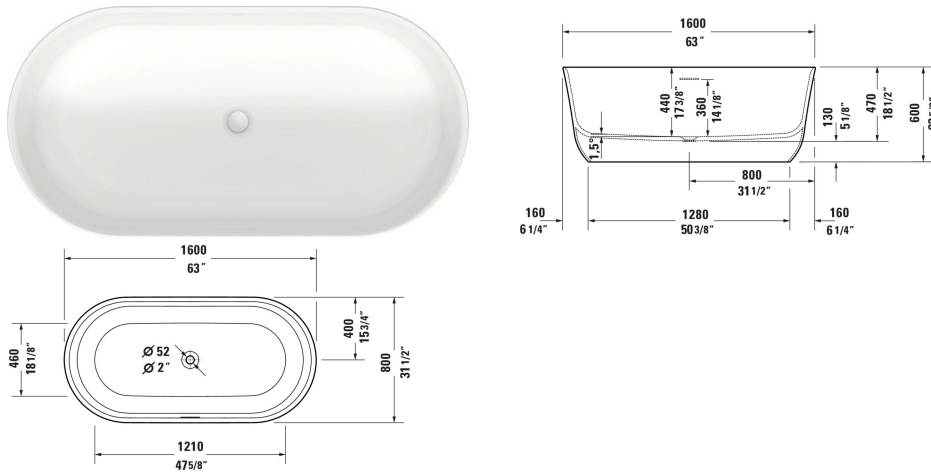

Soleil by Starck Bathtub # 700516000000090

|< 63 " >|

Bathtub	Dimension	Weight	Order number
Oval, Installation Type: Freestanding, Seamless panel, White Matte, Material: Polymer cast, DuroCast UltraResist, Number of backrests: 2, Includes support frame, Includes drain and overflow, Overflow: Yes, Drain orientation: Middle, Overflow position: Middle, Capacity gal: 83 gal, Internal Depth: 17 3/8 ", CUPC listed: Yes			
Colors			
00 White			
Variant			
	63 "x23 5/8 "	205.030 lb	700516000000090
Suitable products			
Bolt Cap , 2 3/4 x 2 3/4 "	2 3/4 x 2 3/4 "		792527

All drawings contain the necessary measurements which are subject to standard tolerances. They are stated in inch & mm and are non-binding. Exact measurements, in particular for customized installation scenarios, can only be taken from the finished ceramic piece.