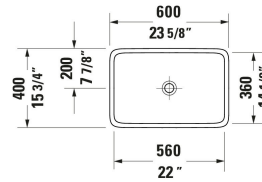

Qatego Vessel Sink # 2383600079

|< 23 5/8 " >|

Vessel Sink	Dimension	Weight	Order number
Rectangular, Includes faucet deck: No, 23 5/8 "			
Colors			
00 White			
Variant			
☒ White High Gloss, Number of basins: 1 Middle, Overflow: No, Ground		28.660 lb	2383600079
Spare parts			
Sink Drain Sink, Diameter: 2 7/8 "	Ø 2 7/8 "	0.694 lb	005024

All drawings contain the necessary measurements which are subject to standard tolerances. They are stated in inch & mm and are non-binding. Exact measurements, in particular for customized installation scenarios, can only be taken from the finished ceramic piece.