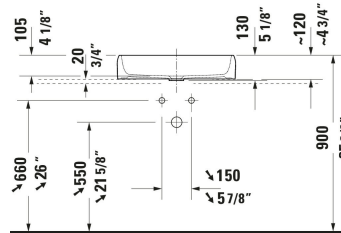

Qatego Vessel Sink # 2383600079

|< 23 5/8 " >|

Vessel Sink	Dimension	Weight	Order number
Rectangular, Includes faucet deck: No, 23 5/8 "			
Colors			
00 White			
Variant			
☒ White High Gloss, Number of basins: 1 Middle, Overflow: No, Ground		28.660 lb	2383600079
Spare parts			
Sink Drain Sink, Diameter: 2 7/8 "	Ø 2 7/8 "	0.694 lb	005024

All drawings contain the necessary measurements which are subject to standard tolerances. They are stated in inch & mm and are non-binding. Exact measurements, in particular for customized installation scenarios, can only be taken from the finished ceramic piece.