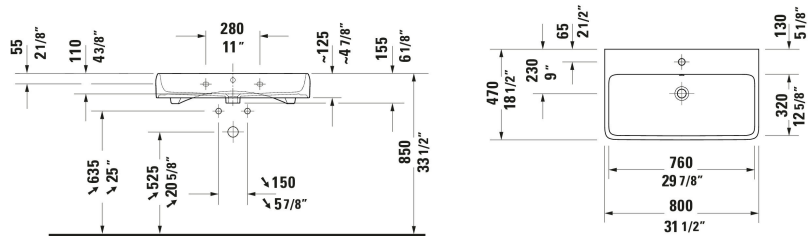

Gatego Wall Mounted Sink # 2382800000

| < 31 1/2 " > |

Wall Mounted Sink	Dimension	Weight	Order number
Rectangular, Number of basins: 1 Middle, Includes faucet deck: Yes, Overflow: Yes, Underside glazed, Back side glazed: No, 31 1/2 "			
Colors			
00 White			
Variant			
● White High Gloss, Number of faucet holes: 1 Middle		46.297 lb	2382800000
Spare parts			
P-Trap	12 1/4 x 4 1/2 "	0.705 lb	005026

All drawings contain the necessary measurements which are subject to standard tolerances. They are stated in inch & mm and are non-binding. Exact measurements, in particular for customized installation scenarios, can only be taken from the finished ceramic piece.