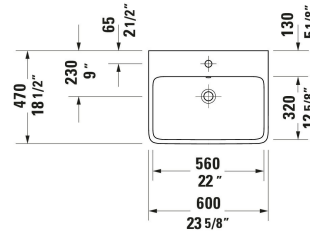

**Gatego Wall Mounted Sink # 2382600000**

| < 23 5/8 " > |

Wall Mounted Sink	Dimension	Weight	Order number
Rectangular, Number of basins: 1 Middle, Includes faucet deck: Yes, Overflow: Yes, Underside glazed, Back side glazed: No, 23 5/8 "			
<b>Colors</b>			
00 White			
<b>Variant</b>			
● White High Gloss, Number of faucet holes: 1 Middle		35.274 lb	2382600000
<b>Spare parts</b>			
P-Trap	12 1/4 x 4 1/2 "	0.705 lb	005026

All drawings contain the necessary measurements which are subject to standard tolerances. They are stated in inch & mm and are non-binding. Exact measurements, in particular for customized installation scenarios, can only be taken from the finished ceramic piece.