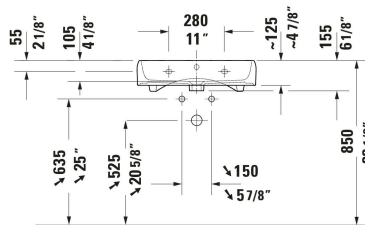

**Gatego Wall Mounted Sink # 2382600000**

| < 23 5/8 " > |

Wall Mounted Sink	Dimension	Weight	Order number
Rectangular, Number of basins: 1 Middle, Includes faucet deck: Yes, Overflow: Yes, Underside glazed, Back side glazed: No, 23 5/8 "			
<b>Colors</b>			
00 White			
<b>Variant</b>			
● White High Gloss, Number of faucet holes: 1 Middle		35.274 lb	2382600000
<b>Spare parts</b>			
P-Trap	12 1/4 x 4 1/2 "	0.705 lb	005026

All drawings contain the necessary measurements which are subject to standard tolerances. They are stated in inch & mm and are non-binding. Exact measurements, in particular for customized installation scenarios, can only be taken from the finished ceramic piece.