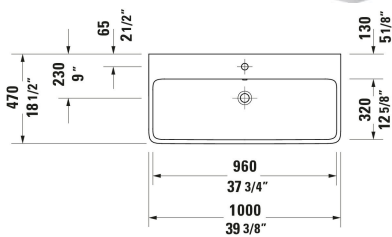

Gatego Wall Mounted Sink # 2382100000

| < 39 3/8 " > |

Wall Mounted Sink	Dimension	Weight	Order number
Rectangular, Includes faucet deck: Yes, Overflow: Yes, Underside glazed, Back side glazed: No, 39 3/8 "			
Colors			
00 White			
Variant			
● White High Gloss, Number of basins: 1 Middle, Number of faucet holes: 1 Middle		56.659 lb	2382100000
Spare parts			
P-Trap	12 1/4 x 4 1/2 "	0.705 lb	005026

All drawings contain the necessary measurements which are subject to standard tolerances. They are stated in inch & mm and are non-binding. Exact measurements, in particular for customized installation scenarios, can only be taken from the finished ceramic piece.