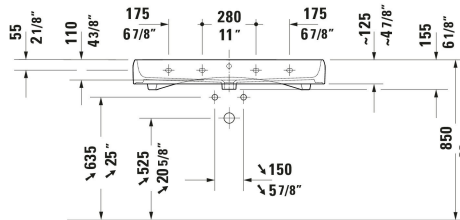

Gatego Wall Mounted Sink # 2382100000

| < 39 3/8 " > |

Wall Mounted Sink	Dimension	Weight	Order number
Rectangular, Includes faucet deck: Yes, Overflow: Yes, Underside glazed, Back side glazed: No, 39 3/8 "			
Colors			
00 White			
Variant			
● White High Gloss, Number of basins: 1 Middle, Number of faucet holes: 1 Middle		56.659 lb	2382100000
Spare parts			
P-Trap	12 1/4 x 4 1/2 "	0.705 lb	005026

All drawings contain the necessary measurements which are subject to standard tolerances. They are stated in inch & mm and are non-binding. Exact measurements, in particular for customized installation scenarios, can only be taken from the finished ceramic piece.