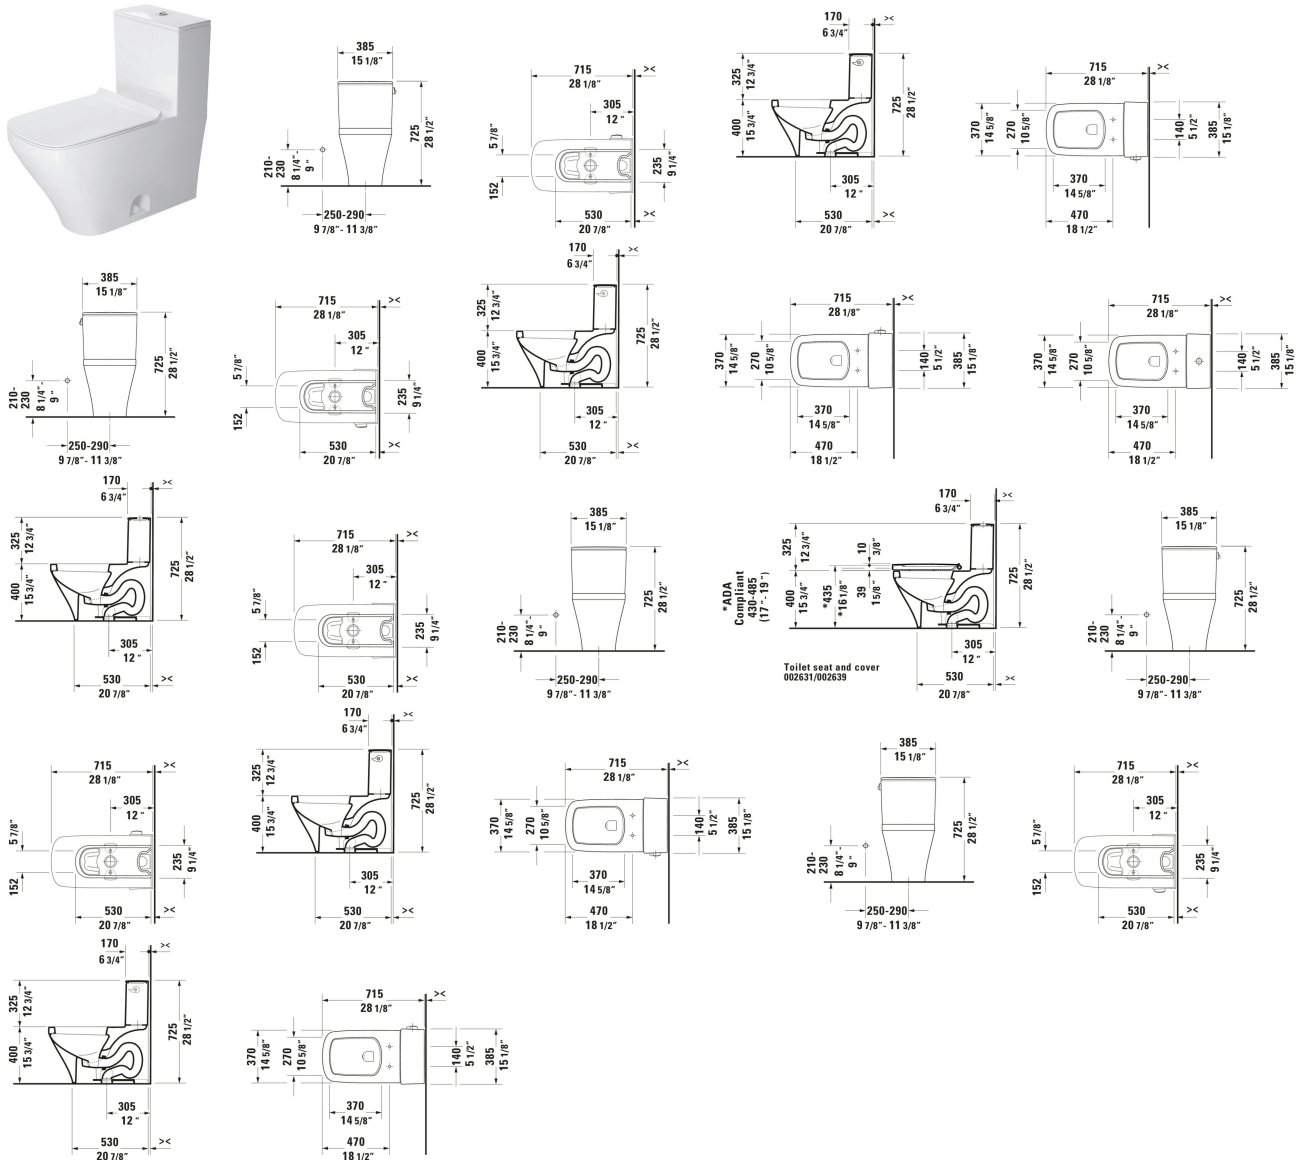

DuraStyle One Piece Toilet # 215701..05 / 215701..85 / 215701..U3 / 215701..U4 / 215701..05 / 215701..85 / 215701..U3 / 215701..U4

| < 15 1/8 " > |

One Piece Toilet	Dimension	Weight	Order number
28 1/8 " , elongated, extractor/siphon Jet, Flushing rim: Closed, Outlet: vertical, Rough-in: 12 " , cUPC listed: Yes			
Colors			
00 White 20 HygieneGlaze (an antibacterial ceramic glaze that provides almost indefinite effectiveness)			
Variant			
<ul style="list-style-type: none"> White High Gloss, Dual Flush, Flush water quantity: 1.32/0.92 gal, Trip lever placement: Top, WaterSense: Yes, ADA: No 		121.254 lb	215701..05

**DuraStyle One Piece Toilet # 215701..05 / 215701..85 /
215701..U3 / 215701..U4 / 215701..05 / 215701..85 / 215701..U3 /
215701..U4**

|< 15 1/8 " >|

White High Gloss, Single Flush, Flush water quantity: 1.28 gal, Trip lever placement: Top, WaterSense: Yes, ADA: No		121.254 lb	215701..85
♣ White High Gloss, WaterSense: Yes, cC/IAPMO®: No		121.254 lb	215701..U3
♣ White High Gloss, WaterSense: Yes, cC/IAPMO®: No		121.254 lb	215701..U4
♣ White High Gloss, HygieneGlaze, Dual Flush, Flush water quantity: 1.32/0.92 gal, Trip lever placement: Top, WaterSense: Yes, ADA: No		121.254 lb	215701..05
White High Gloss, HygieneGlaze, Single Flush, Flush water quantity: 1.28 gal, Trip lever placement: Top, WaterSense: Yes, ADA: No		121.254 lb	215701..85
♣ White High Gloss		121.254 lb	215701..U3
♣ White High Gloss		121.254 lb	215701..U4
Spare parts			
Installation Set	2 3/8 x 5 1/8 "	1.874 lb	001417
Suitable products			
Toilet Seat Slow close: No, Removable Seat, Hinge material: Stainless Steel, elongated, 14 3/4 x 19 1/4 "	14 3/4 x 19 1/4 "		006051
Toilet Seat Slow close: Yes, Removable Seat, Hinge material: Stainless Steel, elongated, 14 1/8 x 19 1/4 "	14 1/8 x 19 1/4 "		006059
One Piece Toilet , 15 1/8 x 28 1/8 "	15 1/8 x 28 1/8 "		D40521
One Piece Toilet , 15 1/8 x 28 1/8 "	15 1/8 x 28 1/8 "		D40522