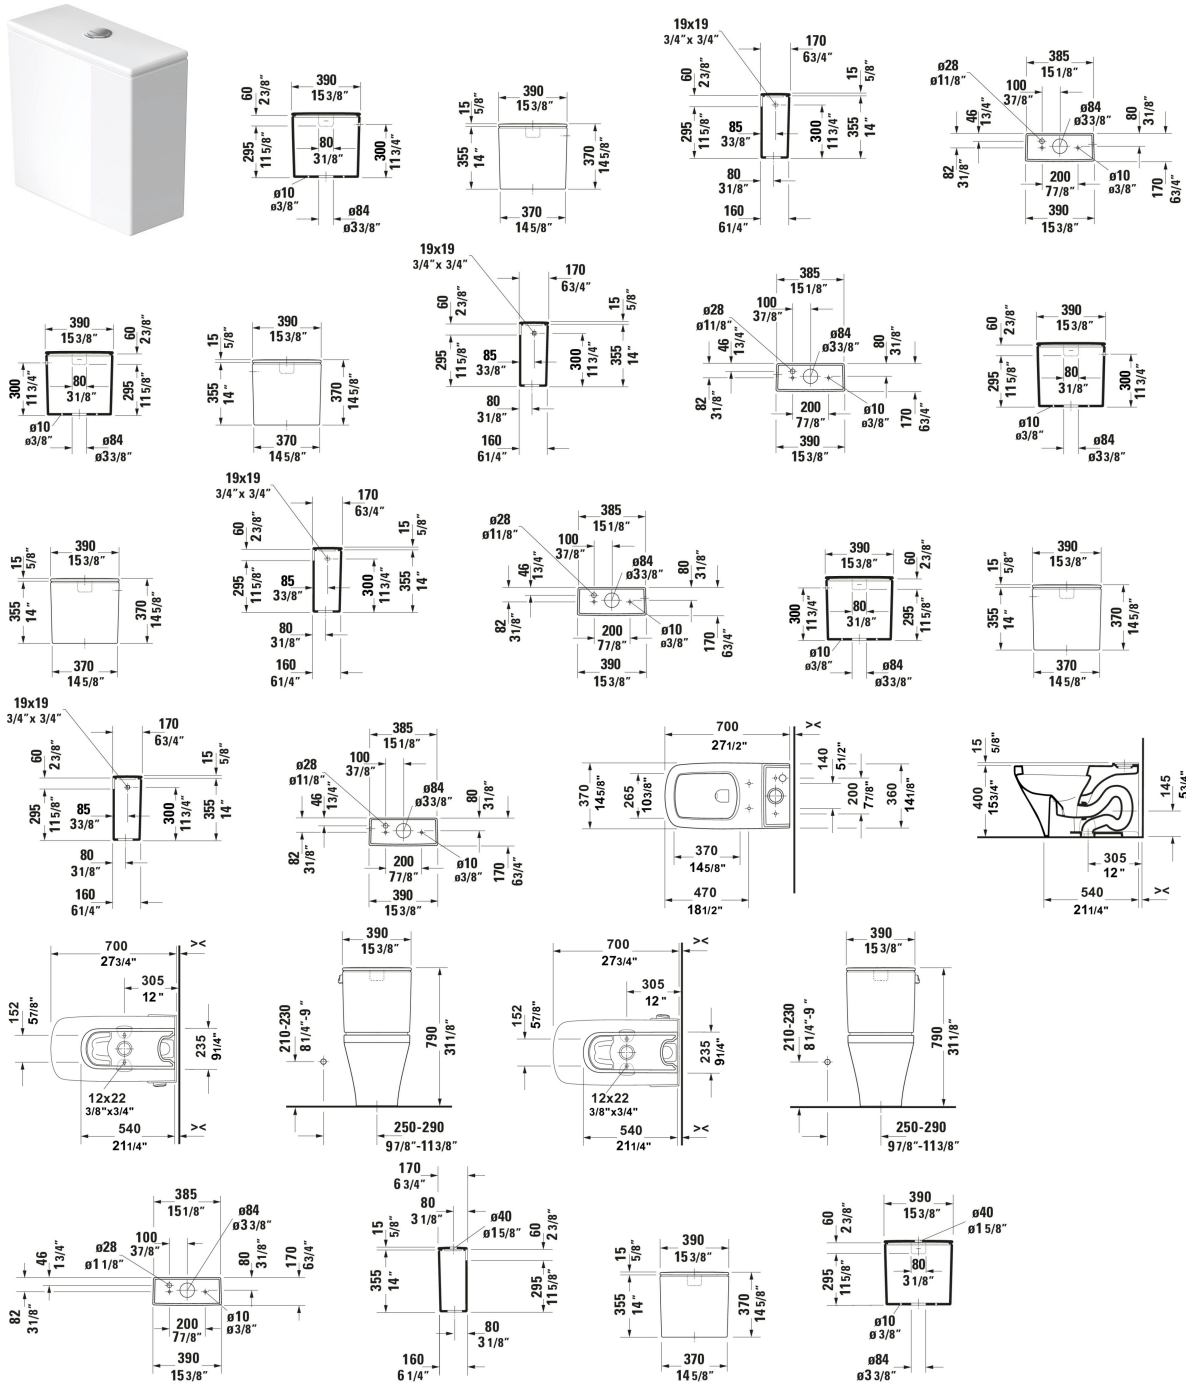

DuraStyle Toilet Tank # 0935200005 / 0935200085 / 09352000U3 / 09352000U4 / 09352000U5 / 09352000U6

< 15 3/8 " >

Toilet Tank	Dimension	Weight	Order number
Water connection position: Bottom left, Surface of push button: Chrome, cUPC listed: Yes			
Colors