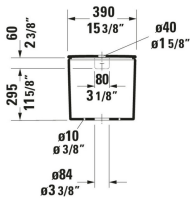

| < 15 3/8 " > |

Toilet Tank	Dimension	Weight	Order number
Water connection position: Bottom left, Surface of push button: Chrome, cUPC listed: Yes			
<b>Colors</b>			
00 White			
<b>Variant</b>			
♣ White, Flush water quantity: 1.32/0.92 gal, Includes mechanism, Dual Flush, Water connection position: Bottom left 3/8 ", Trip lever placement: Top, Concealed connection, WaterSense: Yes		29.983 lb	0935200005
White, Flush water quantity: 1.28 gal, Includes mechanism, Single Flush, Water connection position: Bottom left 3/8 ", Trip lever placement: Top, Concealed connection, WaterSense: Yes		29.983 lb	0935200085
White, Flush water quantity: 1.28 gal, WaterSense: Yes, cC/IAPMO®: No		29.983 lb	09352000U3
White, Flush water quantity: 1.28 gal, WaterSense: Yes, cC/IAPMO®: No		29.983 lb	09352000U4
White, Includes mechanism, Single Flush, Water connection position: Bottom left 15/16 inches, Trip lever placement: Left, Concealed connection, WaterSense: Yes, cC/IAPMO®: No		29.983 lb	09352000U5
White, n/a, Single Flush, Water connection position: Bottom left 15/16 inches, Trip lever placement: Right, Concealed connection, WaterSense: Yes, cC/IAPMO®: No		29.983 lb	09352000U6
<b>Suitable products</b>			
Toilet Bowl 27 3/4 ", elongated, Flush water quantity: 1.28/1.28 gal, Siphonic, Flushing rim: Closed, Outlet vertical, cUPC listed: Yes, 14 3/4 x 27 3/4 "	14 3/4 x 27 3/4 "		216001
Toilet Bowl SensoWash toilet, 27 3/4 ", elongated, Flush water quantity: 1.28/1.28 gal, Siphonic, Flushing rim: Closed, Trip lever placement: Top, Outlet vertical, cUPC listed: Yes, 15 3/8 x 27 3/4 "	15 3/8 x 27 3/4 "		216051
Two Piece Toilet , 14 5/8 x 27 3/4 "	14 5/8 x 27 3/4 "		D40519
Two Piece Toilet , 14 5/8 x 27 3/4 "	14 5/8 x 27 3/4 "		D40520
Two Piece Toilet , 14 5/8 x 27 3/4 "	14 5/8 x 27 3/4 "		D40528
Two Piece Toilet , 14 5/8 x 27 3/4 "	14 5/8 x 27 3/4 "		D40529