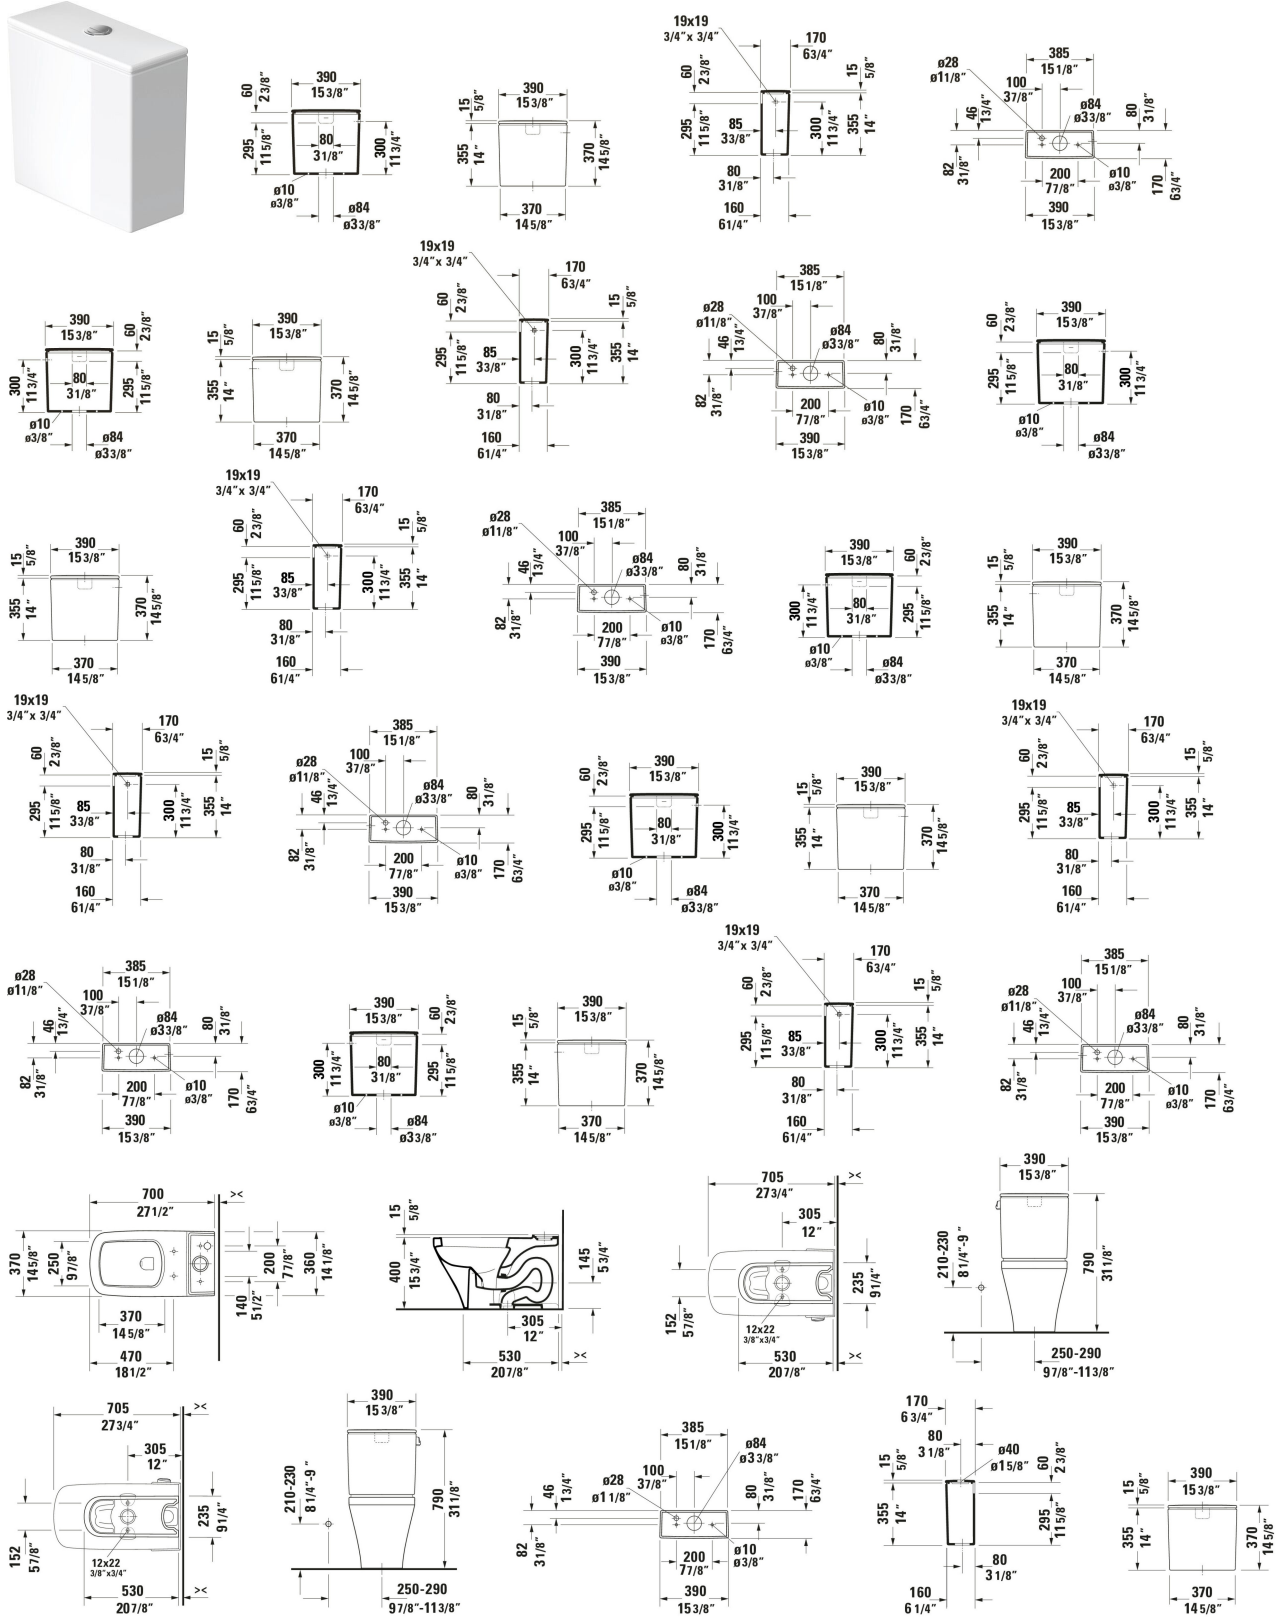

DuraStyle Toilet Tank # 0935200005 / 0935200085 /
09352000U3 / 09352000U4 / 09352000U5 / 09352000U6

| < 15 3/8 " > |