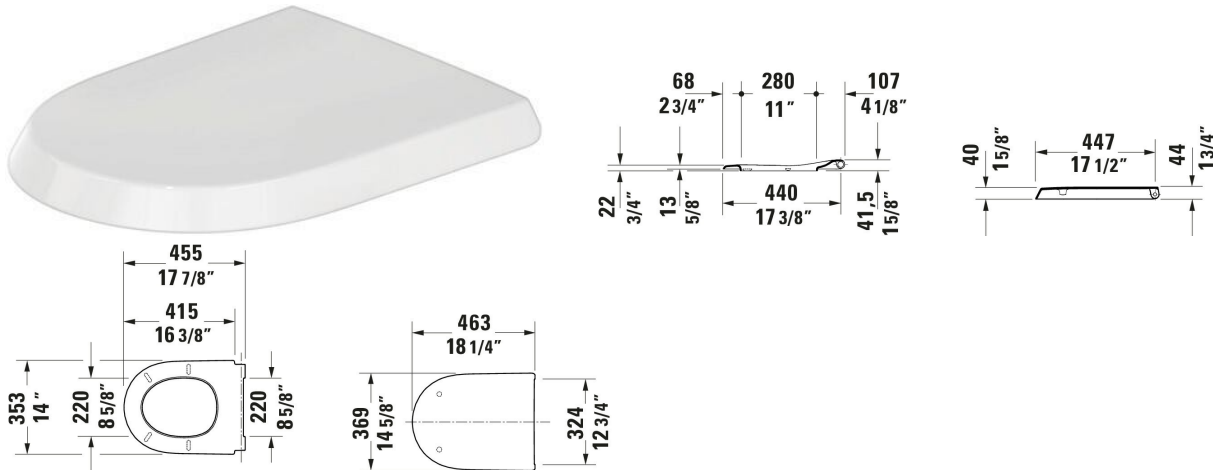

Qatego Toilet Seat # 0026890000

| < 18 1/4 " > |

Toilet Seat	Dimension	Weight	Order number
Shape: D-shaped, Hinge material: Stainless Steel, Hinge color: Light grey			
Colors			
00 White			
Variant			
White High Gloss, Slow close: Yes, Removable Seat, Hinge color: Stainless Steel, Wrap over		5.401 lb	0026890000

All drawings contain the necessary measurements which are subject to standard tolerances. They are stated in inch & mm and are non-binding. Exact measurements, in particular for customized installation scenarios, can only be taken from the finished ceramic piece.