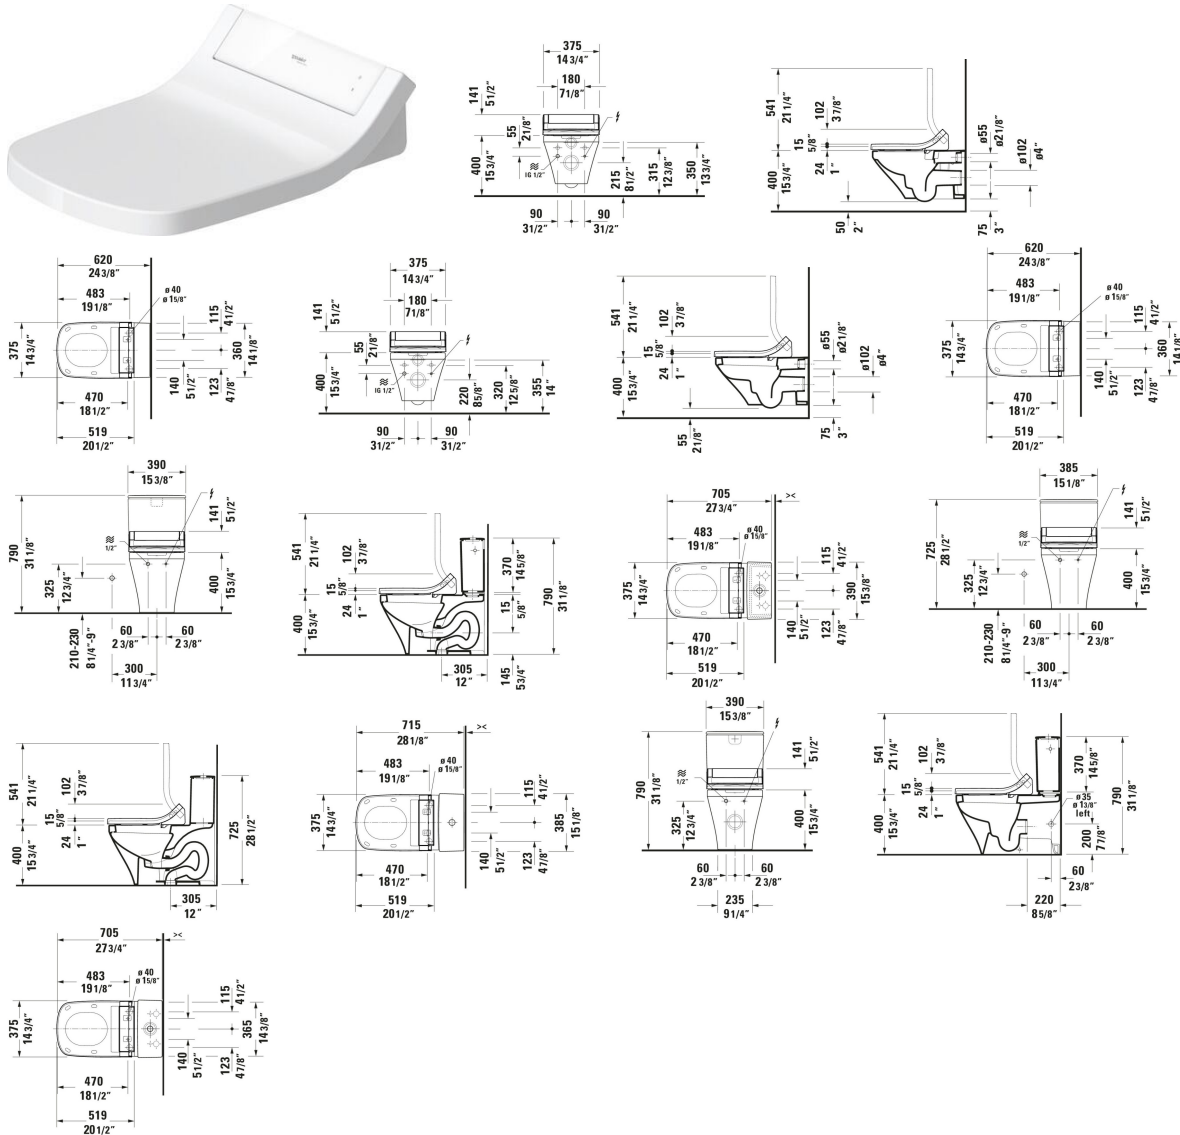

SensoWash® Classic Shower toilet seat # 613200011001300 / 613200011041300

< 14 3/4 " >

Shower toilet seat	Dimension	Weight	Order number
Matches series DuraStyle, Slow close, Water position adjustment: 5 Steps, Number of spray intensity options: 3 Steps, Number of spray temperature options: 4 Steps, Water position adjustment: 5 Steps, Rearwash, Frontwash, Pulsing shower spray: Oscillating, Warm air dryer, Number of user profiles: 4, Self-cleaning function, Decalcification function, Energy saving mode: Adjustable, Holiday mode, Night light			
Colors 01 White