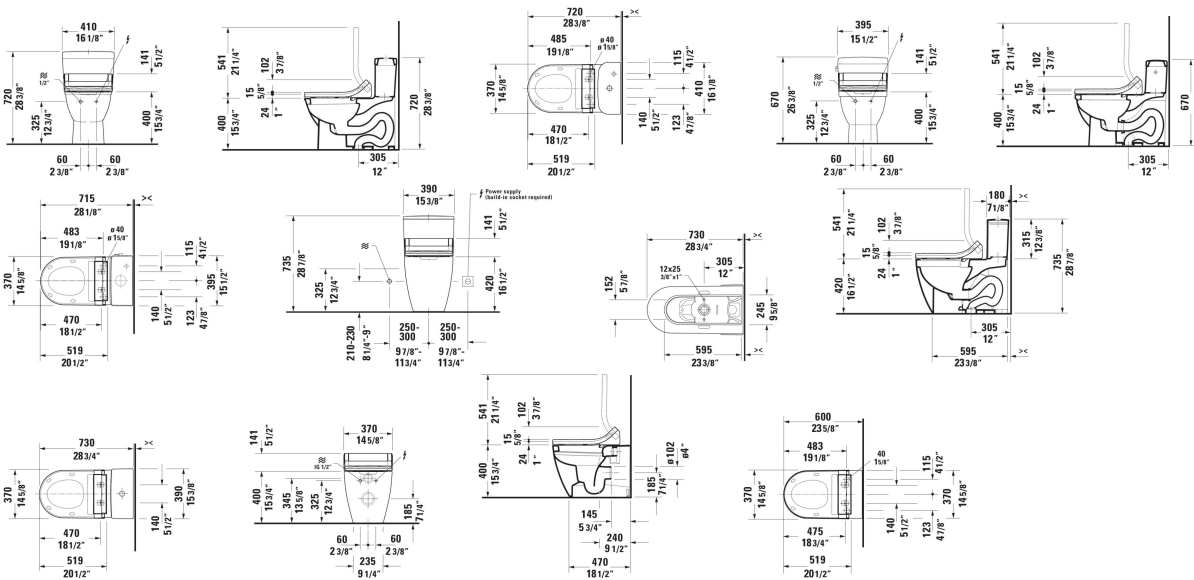

SensoWash® Classic Shower toilet seat # 613000011001300 / 613000011041300

|< 14 3/8 " >|

Shower toilet seat	Dimension	Weight	Order number
Matches series ME by Starck, Starck 2, Starck 3, Darling New, Bento Starck Box, Slow close, Water position adjustment: 5 Steps, Number of spray intensity options: 3 Steps, Number of spray temperature options: 4 Steps, Water position adjustment: 5 Steps, Rearwash, Frontwash, Pulsing shower spray: Oscillating, Number of user profiles: 4, Self-cleaning function, Decalcification function, Energy saving mode: Adjustable, Night light			
Colors			
01 White			
Variant			
White, Seat material type: Thermoplastic, Lid material type: Thermoplastic, Warm air dryer, Heated seat, Remote control, App, Odor extraction, Holiday mode, WaterSense: No, cUPC listed: Yes		11.023 lb	613000011001300
White, Seat material type: Thermoplastic, Lid material type: Thermoplastic, Warm air dryer, Heated seat, Remote control, App, Odor extraction, Electricity connections: External, Holiday mode, WaterSense: No, cUPC listed: Yes		11.023 lb	613000011041300
Suitable products			
One Piece Toilet 27 3/4 ", elongated, Single Flush, Flush water quantity: 1.28 gal, Siphonic, Flushing rim: Closed, Outlet: vertical, Trip lever placement: LeftRight, Rough-in: 12 ", cUPC listed: Yes, 15 1/2 x 27 3/4 "	15 1/2 x 27 3/4 "		212001