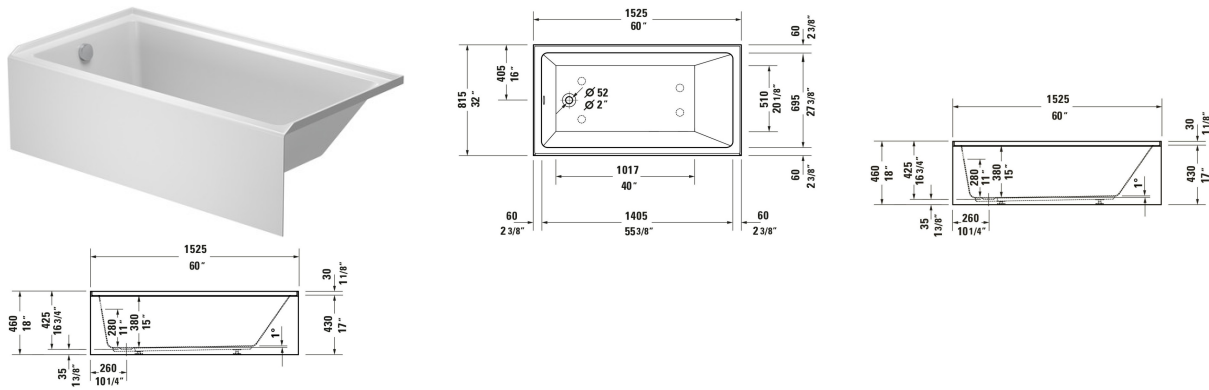

Duravit No.1 Bathtub # 70065400000090

| < 60 " > |

Bathtub	Dimension	Weight	Order number
Installation Type: Alcove, Integrated acrylic panel front, White, Sanitary acrylic, Number of backrests: 1 Right, Includes support frame, Overflow: Yes, Drain orientation: Left, Overflow position: Foot end, Capacity gal: 53 gal, Internal Depth: 16 1/8 ", Height with Panel: 18 1/8 "			
Colors			
00 White			
Variant			
ADA: Yes, cUPC listed: Yes		74.957 lb	70065400000090
Suitable products			
Waste and overflow Bowden cable length: 22 1/8 ", 28 3/4 x 3 1/2 "	28 3/4 x 3 1/2 "		792824
Waste and overflow Bowden cable length: 21 ", 18 7/8 x 3/8 "	18 7/8 x 3/8 "		792820
Waste and overflow ADA: Yes, 28 3/4 x 3 1/2 "	28 3/4 x 3 1/2 "		792828
Waste and overflow ADA: Yes, 28 3/4 x 3 1/2 "	28 3/4 x 3 1/2 "		792829
Waste and overflow Bowden cable length: 27 ", Diameter waste plug: 2 ", 15 3/4 x 3 1/8 "	15 3/4 x 3 1/8 "		791224
Mounting Bracket Mounting kit , 28 x 3 "	28 x 3 "		790160
Bolt Cap , 15 3/4 x 3 1/8 "	15 3/4 x 3 1/8 "		791225
shower tray foot Matches series Architec, 2 1/8 x 2 1/8 "	2 1/8 x 2 1/8 "		790164
Waste and overflow Bowden cable length: 25 7/8 ", Diameter waste plug: 2 ", 15 3/4 x 3 1/8 "	15 3/4 x 3 1/8 "		791255

All drawings contain the necessary measurements which are subject to standard tolerances. They are stated in inch & mm and are non-binding. Exact measurements, in particular for customized installation scenarios, can only be taken from the finished ceramic piece.