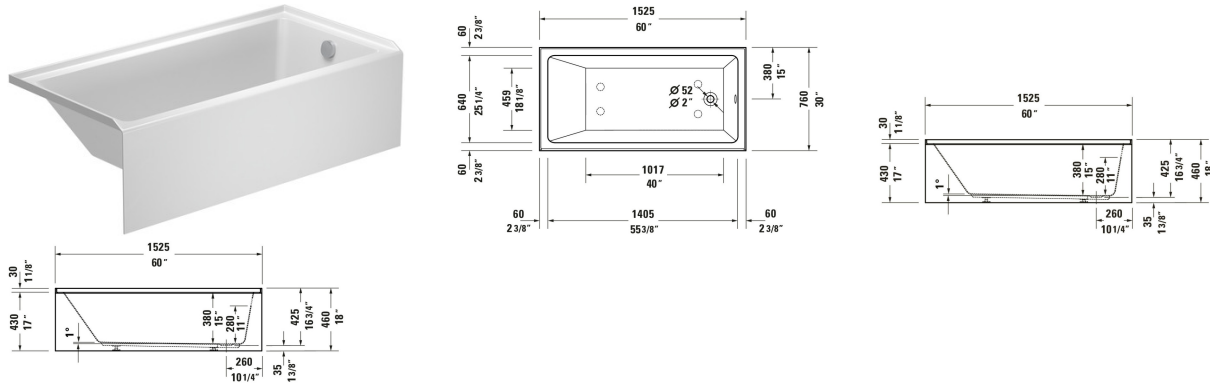

Duravit No.1 Bathtub # 70065300000090

|< 60 " >|

Bathtub	Dimension	Weight	Order number
Installation Type: Alcove, Integrated acrylic panel front, White, Sanitary acrylic, Number of backrests: 1 Left, Includes support frame, Overflow: Yes, Drain orientation: Right, Overflow position: Foot end, Capacity gal: 48 gal, Internal Depth: 16 1/8 ", Height with Panel: 18 1/8 "			
Colors			
00 White			
Variant			
ADA: Yes, cUPC listed: Yes		70.548 lb	70065300000090
Suitable products			
Waste and overflow Bowden cable length: 22 1/8 ", 28 3/4 x 3 1/2 "	28 3/4 x 3 1/2 "		792824
Waste and overflow Bowden cable length: 21 ", 18 7/8 x 3/8 "	18 7/8 x 3/8 "		792820
Waste and overflow ADA: Yes, 28 3/4 x 3 1/2 "	28 3/4 x 3 1/2 "		792828
Waste and overflow ADA: Yes, 28 3/4 x 3 1/2 "	28 3/4 x 3 1/2 "		792829
Waste and overflow Bowden cable length: 27 ", Diameter waste plug: 2 ", 15 3/4 x 3 1/8 "	15 3/4 x 3 1/8 "		791224
Mounting Bracket Mounting kit , 28 x 3 "	28 x 3 "		790160
Bolt Cap , 15 3/4 x 3 1/8 "	15 3/4 x 3 1/8 "		791225
shower tray foot Matches series Architec, 2 1/8 x 2 1/8 "	2 1/8 x 2 1/8 "		790164
Waste and overflow Bowden cable length: 25 7/8 ", Diameter waste plug: 2 ", 15 3/4 x 3 1/8 "	15 3/4 x 3 1/8 "		791255

All drawings contain the necessary measurements which are subject to standard tolerances. They are stated in inch & mm and are non-binding. Exact measurements, in particular for customized installation scenarios, can only be taken from the finished ceramic piece.