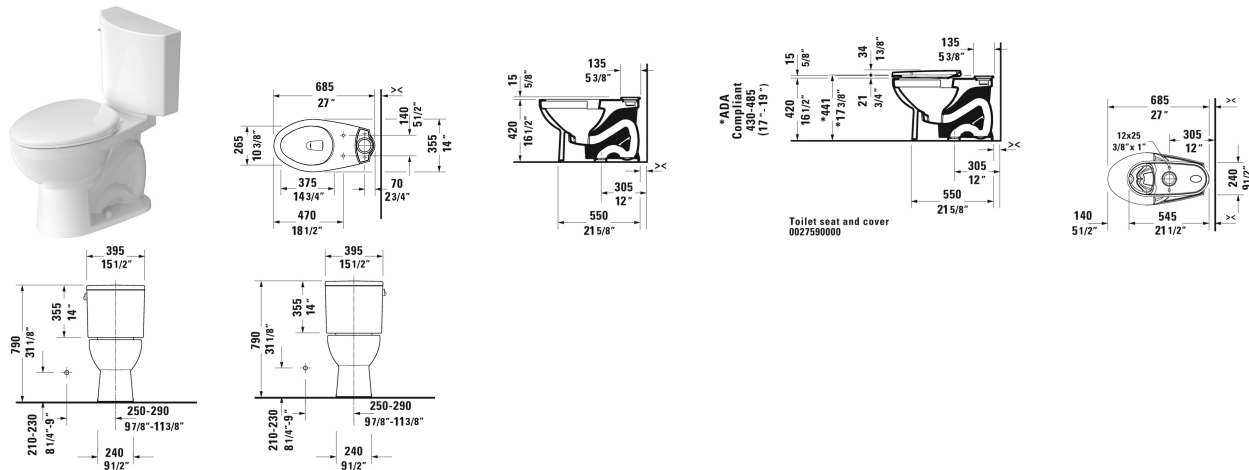

**Duravit No.1 Two-Piece toilet Duravit Rimless® ♿ # 2034010000**

| < 14" Inch > |

Two-Piece toilet Duravit Rimless®	Dimension	Weight	Order number
(without tank), syphonic, 12" rough-in, vertical outlet, WaterSense® listed, cUPC® listed*, 1.28 gpf			
<b>Colors</b>			
00 White			
<b>Variant</b>			
	14" x 27" Inch	67 lb	2034010000
<b>Infobox</b>			
* Complies with following standards: ASME A112.19.2/CSA B45.1 and ASME A112.19.14			
Mounting set for One-Piece and Two-Piece toilets, outlet 3/8" - male thread, wall connection 1/2" - female thread, 1/2", North American version	17 3/4" Inch	1.1 lb	001417
<b>Suitable products</b>			
Toilet seat and cover elongated, hinges plastic, with slow close,			006849
Tank for bottom left supply, WaterSense® listed, cUPC® listed*, 1.28 gpf, 15 1/2" x 14" Inch	15 1/2" x 14" Inch		095020

All drawings contain the necessary measurements which are subject to standard tolerances. They are stated in inch & mm and are non-binding. Exact measurements, in particular for customized installation scenarios, can only be taken from the finished ceramic piece.