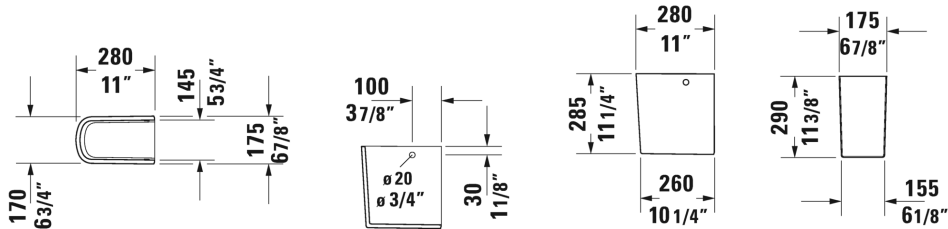

Duravit No.1 Siphon cover # 08584500002

Siphon cover	Dimension	Weight	Order number
hardware included, for # 237555, 237560, 237565, 237580			
Colors			
00 White			
Variant			
		15.7 lb	08584500002
Infobox			
Hardware # 005503 required for installation			
Suitable products			
Furniture washbasin with overflow, with faucet deck, underside fully glazed, hardware included, wall-mounted, 23 5/8" x 18 1/8" Inch	23 5/8" x 18 1/8" Inch		237560
Furniture washbasin with overflow, with faucet deck, underside fully glazed, hardware included, wall-mounted, 21 5/8" x 18 1/8" Inch	21 5/8" x 18 1/8" Inch		237555
Furniture washbasin with overflow, with faucet deck, underside fully glazed, hardware included, wall-mounted, 25 5/8" x 18 1/8" Inch	25 5/8" x 18 1/8" Inch		237565
Furniture washbasin with overflow, with faucet deck, underside fully glazed, hardware included, wall-mounted, wall-mounted, 31 1/2" x 18 1/8" Inch	31 1/2" x 18 1/8" Inch		237580

All drawings contain the necessary measurements which are subject to standard tolerances. They are stated in inch & mm and are non-binding. Exact measurements, in particular for customized installation scenarios, can only be taken from the finished ceramic piece.