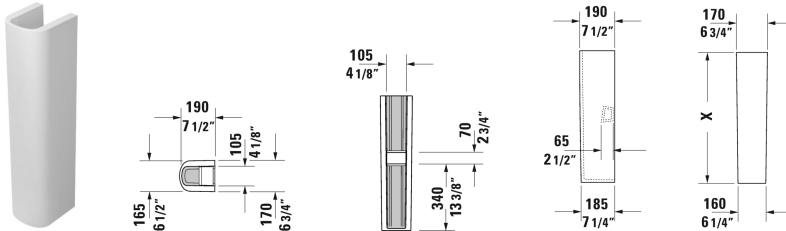

Duravit No.1 Pedestal # 08584400002

Pedestal	Dimension	Weight	Order number
for # 237555, 237560, 237565, 237580			
Colors			
00 White			
Variant			
		26.7 lb	08584400002
Suitable products			
Furniture washbasin with overflow, with faucet deck, underside fully glazed, hardware included, wall-mounted, 23 5/8" x 18 1/8" Inch	23 5/8" x 18 1/8" Inch		237560
Furniture washbasin with overflow, with faucet deck, underside fully glazed, hardware included, wall-mounted, 21 5/8" x 18 1/8" Inch	21 5/8" x 18 1/8" Inch		237555
Furniture washbasin with overflow, with faucet deck, underside fully glazed, hardware included, wall-mounted, 25 5/8" x 18 1/8" Inch	25 5/8" x 18 1/8" Inch		237565
Furniture washbasin with overflow, with faucet deck, underside fully glazed, hardware included, wall-mounted, wall-mounted, 31 1/2" x 18 1/8" Inch	31 1/2" x 18 1/8" Inch		237580

All drawings contain the necessary measurements which are subject to standard tolerances. They are stated in inch & mm and are non-binding. Exact measurements, in particular for customized installation scenarios, can only be taken from the finished ceramic piece.