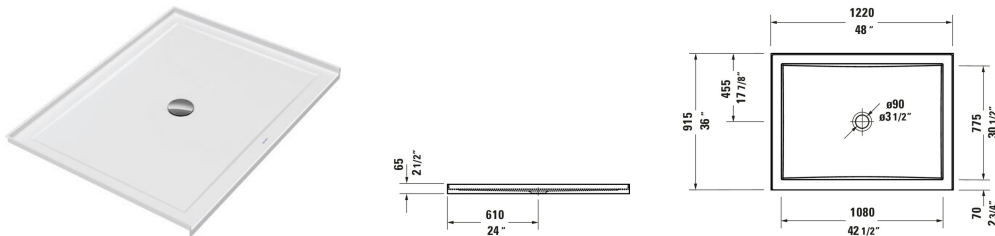

Architec Shower Base # 72025400000090

|< 48 " >|

Shower Base	Dimension	Weight	Order number
Rectangular, Panel, Sanitary acrylic, Tile flange, Drain orientation: Middle, Height: 2 "			
Colors			
00 White			
Variant			
White		41.888 lb	72025400000090
Accessory for shower trays			
Shower drains Outlet: vertical, Diameter of drain hole: 4 1/8 ", ADA: Yes	10 1/4 x 8 1/4 "	0.441 lb	792920

All drawings contain the necessary measurements which are subject to standard tolerances. They are stated in inch & mm and are non-binding. Exact measurements, in particular for customized installation scenarios, can only be taken from the finished ceramic piece.