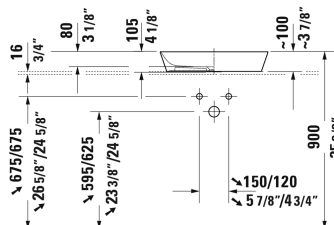

Cape Cod Washbowl # 2347550000

| < 21 5/8" Inch > |

Washbowl	Dimension	Weight	Order number
without faucet deck, without overflow, 21 5/8" Inch			
Colors			
00 White			
Variant			
☒ inside color White, outside color White	21 5/8" x 15 3/4" Inch	18.7 lb	2347550000
Infobox			
Made of DuraCeram			
Sanitary ceramics with the special WonderGliss surface finish will remain clean and attractive-looking for a long time to come. When ordering WonderGliss please add a "1" as eleventh digit to the model number.			
Slotted waste for washbasins without overflow	2" Inch	0.7 lb	005024
Design Siphon		3.3 lb	005036
Suitable products			
Vanity unit wall-mounted 2 drawers, upper drawer including cut-out for siphon and siphon cover, 1 console with one cut-out, 31 1/2" x 21 5/8" Inch			WT4985
Vanity unit wall-mounted 2 drawers, upper drawer including cut-out for siphon and siphon cover, 1 console with one cut-out, 39 3/8" x 21 5/8" Inch			WT4986
Vanity unit wall-mounted 2 drawers, upper drawer including cut-out for siphon and siphon cover, 1 console with two cut-outs, 51 1/8" x 21 5/8" Inch	51 1/8" x 21 5/8" Inch		WT4988 B
Vanity unit wall-mounted 2 drawers, upper drawer including cut-out for siphon and siphon cover, 1 console with one cut-out, 31 1/2" x 21 5/8" Inch			WT4990
Vanity unit wall-mounted 2 drawers, upper drawer including cut-out for siphon and siphon cover, 1 console with one cut-out, 39 3/8" x 21 5/8" Inch			WT4991

All drawings contain the necessary measurements which are subject to standard tolerances. They are stated in inch & mm and are non-binding. Exact measurements, in particular for customized installation scenarios, can only be taken from the finished ceramic piece.