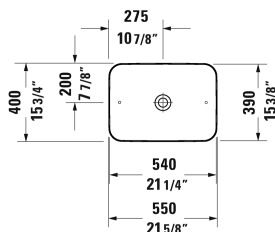

Cape Cod Washbowl # 2347550000

| < 21 5/8" Inch > |

Washbowl	Dimension	Weight	Order number
without faucet deck, without overflow, 21 5/8" Inch			
Colors			
00 White			
Variant			
☒ inside color White, outside color White	21 5/8" x 15 3/4" Inch	18.7 lb	2347550000
Infobox			
Made of DuraCeram			
Sanitary ceramics with the special WonderGliss surface finish will remain clean and attractive-looking for a long time to come. When ordering WonderGliss please add a "1" as eleventh digit to the model number.			
Slotted waste for washbasins without overflow	2" Inch	0.7 lb	005024
Design Siphon		3.3 lb	005036
Suitable products			
Vanity unit wall-mounted 2 drawers, upper drawer including cut-out for siphon and siphon cover, 1 console with one cut-out, 31 1/2" x 21 5/8" Inch			WT4985
Vanity unit wall-mounted 2 drawers, upper drawer including cut-out for siphon and siphon cover, 1 console with one cut-out, 39 3/8" x 21 5/8" Inch			WT4986
Vanity unit wall-mounted 2 drawers, upper drawer including cut-out for siphon and siphon cover, 1 console with two cut-outs, 51 1/8" x 21 5/8" Inch	51 1/8" x 21 5/8" Inch		WT4988 B
Vanity unit wall-mounted 2 drawers, upper drawer including cut-out for siphon and siphon cover, 1 console with one cut-out, 31 1/2" x 21 5/8" Inch			WT4990
Vanity unit wall-mounted 2 drawers, upper drawer including cut-out for siphon and siphon cover, 1 console with one cut-out, 39 3/8" x 21 5/8" Inch			WT4991

All drawings contain the necessary measurements which are subject to standard tolerances. They are stated in inch & mm and are non-binding. Exact measurements, in particular for customized installation scenarios, can only be taken from the finished ceramic piece.