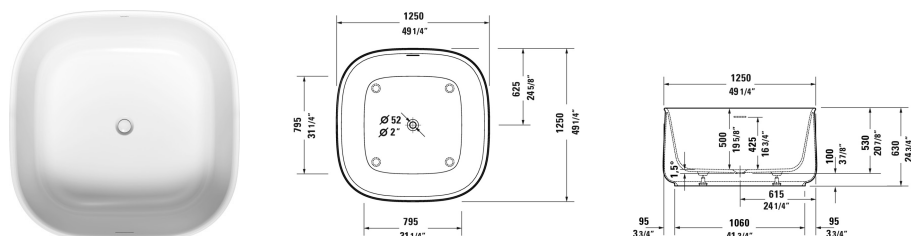

Zencha Bathtub # 70046400000090

Bathtub	Dimension	Weight	Order number
freestanding, with seamless panel and support frame, with two backrest slopes, with push-open valve, cUPC® listed*, DuraSolid® A, 24 3/4" Inch , Filling capacity 105.9 gal , water level 0 Inch			
Colors			
00 White			
Variant			
Base tub		292.1 lb	70046400000090
Infobox			
* Complies with the following standards: CSA B45.5/IAPMO Z124			
Suitable products			
Drop-in drain (PVC), for all back-to-wall, corner and freestanding bathtubs, cUPC® listed*,			791281
Drop-in drain (ABS), for all back-to-wall, corner and freestanding bathtubs, cUPC® listed*,			791282

All drawings contain the necessary measurements which are subject to standard tolerances. They are stated in inch & mm and are non-binding. Exact measurements, in particular for customized installation scenarios, can only be taken from the finished ceramic piece.