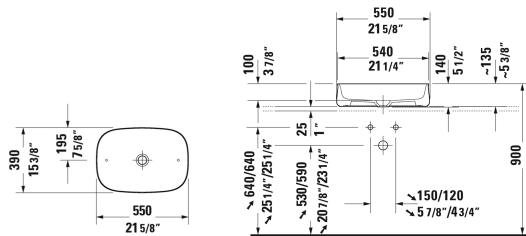

**Zencha Washbowl # 237355..79 / 237355..79 / 237355..79 / 237355..79**

| < 21 5/8" Inch > |

Washbowl	Dimension	Weight	Order number
ground, without overflow, without faucet deck, ceramic covered slotted waste included, hardware included, 21 5/8" Inch			
<b>Colors</b>			
00 White 13 Anthracite Matte 32 White Satin Matte 67 Grey Satin Matt			
<b>Variant</b>			
☒	21 5/8" x 15 3/8" Inch	24.7 lb	237355..79
☒	21 5/8" x 15 3/8" Inch	24.7 lb	237355..79
☒	21 5/8" x 15 3/8" Inch	24.7 lb	237355..79
☒	21 5/8" x 15 3/8" Inch	24.7 lb	237355..79
<b>Infobox</b>			
Made of DuraCeram, * When using this siphon please observe outlet height from upper surface of finished floor to center of outlet in accordance with the technical specification sheet			
Sanitary ceramics with the special WonderGliss surface finish will remain clean and attractive-looking for a long time to come. When ordering WonderGliss please add a "1" as eleventh digit to the model number.			
<b>Suitable products</b>			
Vanity unit for console Compact 2 drawers, upper drawer including cut-out for siphon and siphon cover, 24 3/8" x 18 7/8" 24 3/8" x 18 7/8" Inch			LC5805
Vanity unit for console Compact 2 drawers, upper drawer including cut-out for siphon and siphon cover, 28 3/8" x 18 7/8" 28 3/8" x 18 7/8" Inch			LC5806
Vanity unit for console Compact 2 drawers, upper drawer including cut-out for siphon and siphon cover, 32 1/4" x 18 7/8" 32 1/4" x 18 7/8" Inch			LC5807
Vanity unit for console Compact 2 drawers, upper drawer including cut-out for siphon and siphon cover, 36 1/4" x 18 7/8" 36 1/4" x 18 7/8" Inch			LC5808

Zencha Washbowl # 237355..79 / 237355..79 / 237355..79 /  
237355..79

---

|< 21 5/8" Inch >|

*All drawings contain the necessary measurements which are subject to standard tolerances. They are stated in inch & mm and are non-binding. Exact measurements, in particular for customized installation scenarios, can only be taken from the finished ceramic piece.*