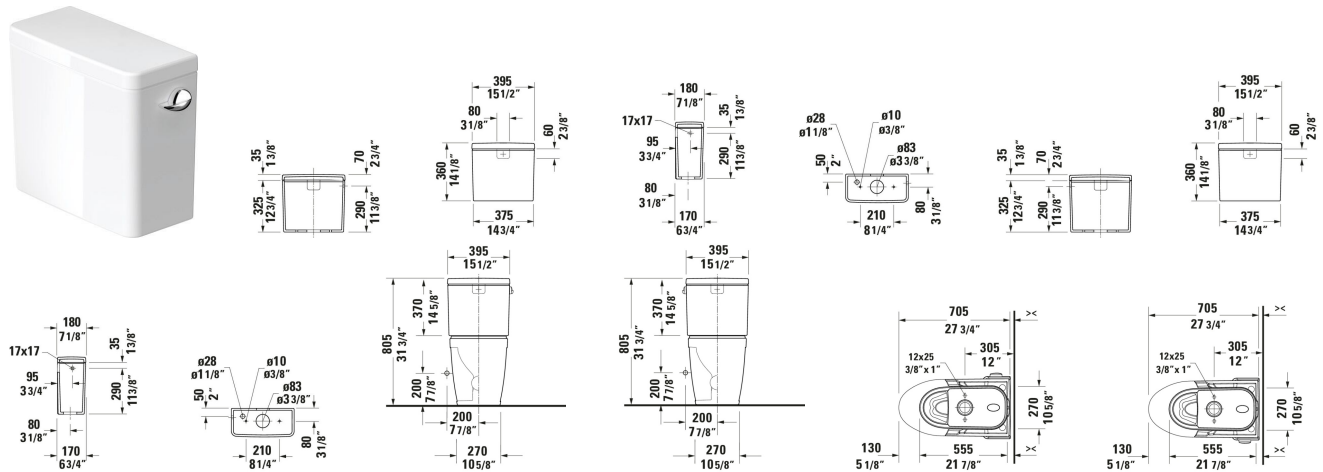

D-Neo Toilet Tank # 09442100U3 / 09442100U4

| < 15 1/2 " > |

Toilet Tank	Dimension	Weight	Order number
Flush water quantity: 1.28 gal, Includes mechanism, Single Flush, Water connection position: Bottom left 15/16 inches, Surface of push button: Chrome, Concealed connection			
Colors			
00 White			
Variant			
White, WaterSense: Yes, cUPC listed: Yes, cC/IAPMO®: No	15 1/2 "x14 1/8 "	27.999 lb	09442100U3
White, WaterSense: Yes, cUPC listed: Yes, cC/IAPMO®: No	15 1/2 "x14 1/8 "	27.999 lb	09442100U4

All drawings contain the necessary measurements which are subject to standard tolerances. They are stated in inch & mm and are non-binding. Exact measurements, in particular for customized installation scenarios, can only be taken from the finished ceramic piece.