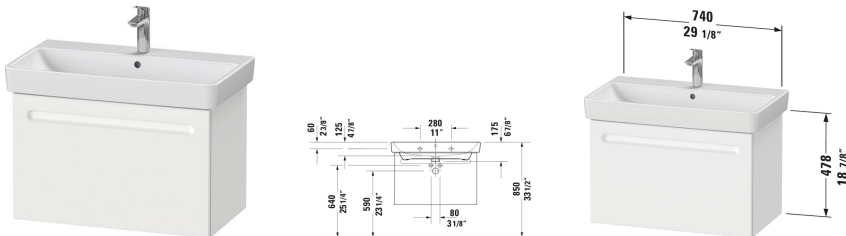

**Duravit No.1 Vanity Cabinet # N14383 / N14383**

| < 29 1/8 " > |

Vanity Cabinet	Dimension	Weight	Order number
Number of drawers: 1, Number of internal drawers: 1, recessed grip, Siphon cut-out: Yes, Panel: Yes, Slow close, Lay-in compartment Optional, Required Items: Wall Mounted Sink Duravit No.1 # 237580			
<b>Colors</b>			
M18 White Matte M49 Graphite Matt (Decor)			
<b>Variant</b>			
Front: White Matte, film, Body: White Matte, Decor	29 1/8 "x18 7/8 "	52.911 lb	N14383
Front: Graphite Matte, film, Body: Graphite Matte, Decor	29 1/8 "x18 7/8 "	52.911 lb	N14383
<b>Spare parts</b>			
P-Trap White, Connection dimensions: 1 1/4"	14 1/8 x 15 3/8 "	0.82 lb	005076
<b>Suitable products</b>			
Wall Mounted Sink Rectangular, Number of basins: 1, Includes faucet deck: Yes, Underside glazed, Back side glazed: No, 31 1/2 31 1/2 x 18 1/8 "			237580