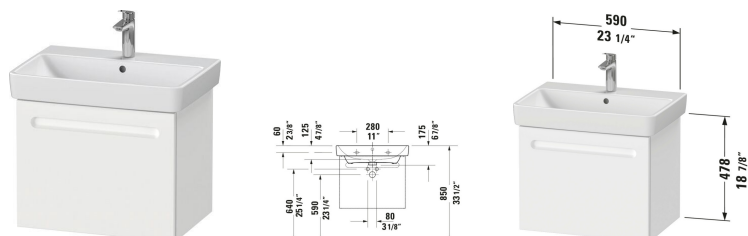

## Duravit No.1 Vanity Cabinet # N14382 / N14382

| < 23 1/4 " > |

Vanity Cabinet	Dimension	Weight	Order number
Number of drawers: 1, Number of internal drawers: 1, recessed grip, Siphon cut-out: Yes, Panel: Yes, Slow close, Lay-in compartment Optional, Required Items: Wall Mounted Sink Duravit No.1 # 237565			
<b>Colors</b>			
M18 White Matte M49 Graphite Matt (Decor)			
<b>Variant</b>			
Front: White Matte, film, Body: White Matte, Decor	23 1/4 "x18 7/8 "	45.636 lb	N14382
Front: Graphite Matte, film, Body: Graphite Matte, Decor	23 1/4 "x18 7/8 "	45.636 lb	N14382
<b>Spare parts</b>			
P-Trap White, Connection dimensions: 1 1/4"	14 1/8 x 15 3/8 "	0.82 lb	005076
<b>Suitable products</b>			
Wall Mounted Sink Rectangular, Includes faucet deck: Yes, Underside glazed, Back side glazed: No, 25 5/8 ", 25 5/8 x 18 1/8 "	25 5/8 x 18 1/8 "		237565