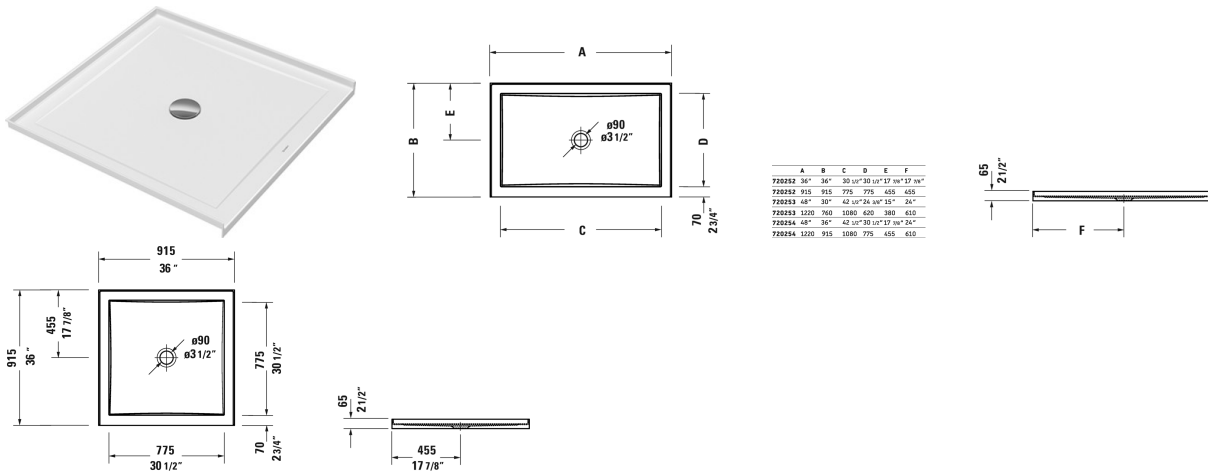

Architec Shower tray with panel # 72025200000090

| < 36" Inch > |

Shower tray with panel	Dimension	Weight	Order number
rectangle, with integrated panel and flange, central outlet, Sanitary acrylic, 2 1/2" Inch			
Colors			
00 White			
Variant			
Shower tray	36" x 36" Inch	33.1 lb	72025200000090
Infobox			
* Complies with the following standards: CSA B45.5/IAPMO Z124, A grid drain or similar should be used in conjunction with a p-trap under the floor. A 4" grid drain is necessary for shower trays with a 3 1/2" (90 mm) outlet.			

All drawings contain the necessary measurements which are subject to standard tolerances. They are stated in inch & mm and are non-binding. Exact measurements, in particular for customized installation scenarios, can only be taken from the finished ceramic piece.