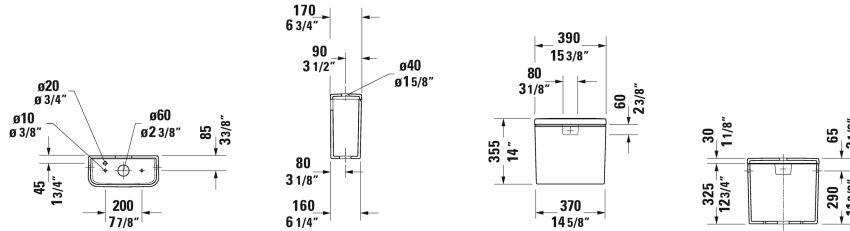

Duravit No.1 Tank # 0941100092

| < 15 3/8" X 6 3/4" Inch > |

Tank	Dimension	Weight	Order number
with dual flush mechanism, Chrome, bottom left supply			
<b>Colors</b>			
00 White			
<b>Variant</b>			
♣ 1.6/0.8 gpf	15 3/8" X 6 3/4" Inch		0941100092
<b>Suitable products</b>			
Toilet close-coupled Duravit Rimless® rimless, (without tank), washdown model, hardware included, Outlet for Vario connector set, for horizontal and vertical outlet, length adjustable from 2 3/4" - 6 3/4", and vario connecting bend, vertical outlet from 6 1/4" - 9", 14 3/8" x 25 5/8" Inch	14 3/8" x 25 5/8" Inch		218209

All drawings contain the necessary measurements which are subject to standard tolerances. They are stated in inch & mm and are non-binding. Exact measurements, in particular for customized installation scenarios, can only be taken from the finished ceramic piece.