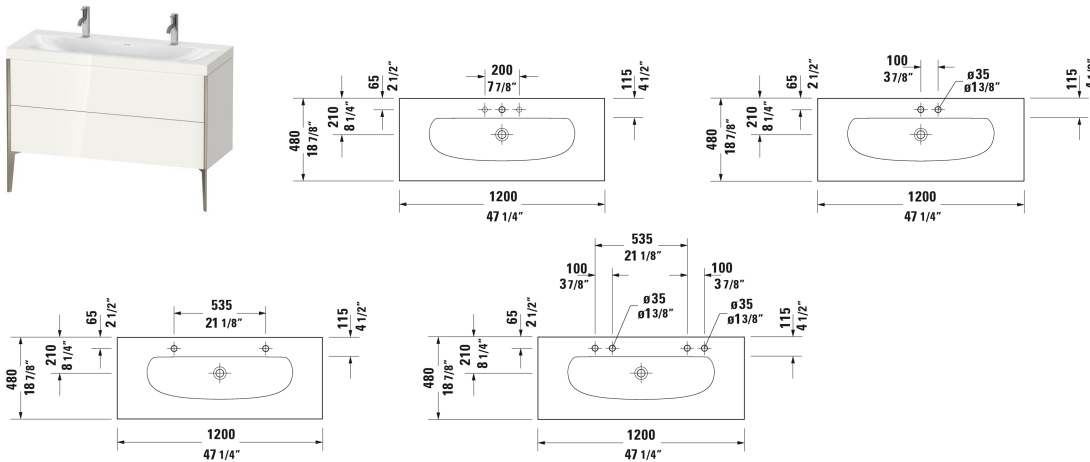

**XViu Furniture washbasin c-bonded with vanity floorstanding # XV4713 0**

< 47 1/4" Inch >

Furniture washbasin c-bonded with vanity floorstanding	Dimension	Weight	Order number
<p>2 pull-out compartments, upper drawer including cut-out for siphon and siphon cover, furniture washbasin Viu included, without overflow, with faucet deck, ceramic covered slotted waste included, space-saving siphon included</p>			
<p><b>Colors</b></p>			
<p>M07 Concrete Gray Matte (Decor) M09 Light Blue Matte (Decor) M11 Cashmere Oak M12 Brushed Oak (Real wood veneer) M13 American Walnut (Real wood veneer) M16 Black Oak M18 White Matte M21 Walnut Dark (Decor) M22 White High Gloss (Decor) M30 Natural Oak M31 Pine Silver (Decor) M35 Oak Terra M38 Dolomiti Gray High Gloss (Lacquer) M40 Black High Gloss (Lacquer) M43 Basalt Matte (Decor) M49 Graphite Matt (Decor) M53 Chestnut Dark (Decor) M69 Brushed Walnut (Real wood veneer) M71 Mediterranean Oak (Real wood veneer) M72 Brushed Dark Oak (Real wood veneer) M75 Linen (Decor) M79 Natural Walnut (Decor) M80 Graphite Super Matte M85 White High Gloss (Lacquer) M86 Cappuccino High Gloss (Lacquer) M89 Flannel Gray High Gloss (Lacquer) M90 Flannel Gray Satin Matte (Lacquer) M91 Taupe Matte (Decor)</p>			
<p><b>Variant</b></p>			
	<p>47 1/4" x 18 7/8" Inch</p>		<p>XV4713 0</p>
<p><b>Infobox</b></p>			
<p>This product is only available in the combination with the ceramic series Viu and the furniture series XViu, The vanity unit is permanently bonded to the washbasin and delivered together as one unit, Washbasin not available with WonderGliss, Ceramic is additionally secured to the wall via a separate enclosed mounting rail. Complete hardware set is included with delivery. Please follow the mounting instructions, Required specification for ordering: - Finish of three-sided c-bonded frame, in color of profile = 12. Position P, in color of body = 12. Position C, see page XXX</p>			