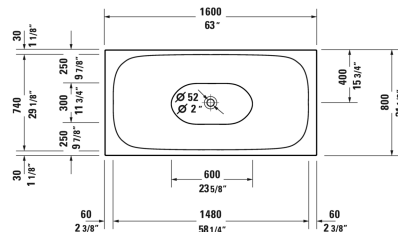

XViu Bathtub # 700444000B10090 / 700444000B20090

| < 63" Inch > |

Bathtub	Dimension	Weight	Order number
freestanding, with seamless acrylic panel and support frame, with two backrest slopes, with special waste and overflow, cUPC® listed*, Sanitary acrylic , Filling capacity 37 gal , water level 14 Inch			
Colors			
00 White			
Variant			
Bathtub with metal frame Champagne Matte	63" x 31 1/2" Inch	158.8 lb	700444000B10090
Bathtub with metal frame Black Matte	63" x 31 1/2" Inch	158.8 lb	700444000B20090
Infobox			
* Complies with the following standards: CSA B45.5/IAPMO Z124			
Suitable products			
Drop-in drain (PVC), for all back-to-wall, corner and freestanding bathtubs, cUPC® listed*,			791281
Drop-in drain (ABS), for all back-to-wall, corner and freestanding bathtubs, cUPC® listed*,			791282

All drawings contain the necessary measurements which are subject to standard tolerances. They are stated in inch & mm and are non-binding. Exact measurements, in particular for customized installation scenarios, can only be taken from the finished ceramic piece.