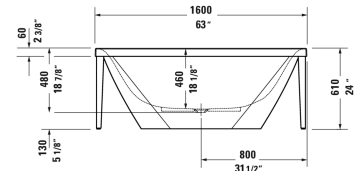

XViu Bathtub # 700444000B10090 / 700444000B20090

| < 63" Inch > |

Bathtub	Dimension	Weight	Order number
freestanding, with seamless acrylic panel and support frame, with two backrest slopes, with special waste and overflow, cUPC® listed*, Sanitary acrylic , Filling capacity 37 gal , water level 14 Inch			
Colors			
00 White			
Variant			
Bathtub with metal frame Champagne Matte	63" x 31 1/2" Inch	158.8 lb	700444000B10090
Bathtub with metal frame Black Matte	63" x 31 1/2" Inch	158.8 lb	700444000B20090
Infobox			
* Complies with the following standards: CSA B45.5/IAPMO Z124			
Suitable products			
Drop-in drain (PVC), for all back-to-wall, corner and freestanding bathtubs, cUPC® listed*,			791281
Drop-in drain (ABS), for all back-to-wall, corner and freestanding bathtubs, cUPC® listed*,			791282

All drawings contain the necessary measurements which are subject to standard tolerances. They are stated in inch & mm and are non-binding. Exact measurements, in particular for customized installation scenarios, can only be taken from the finished ceramic piece.