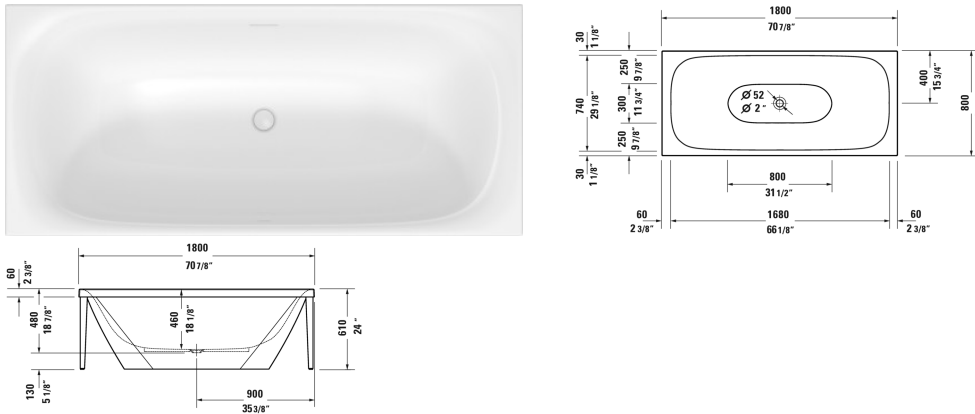

XViu Bathtub # 700443000B10090 / 700443000B20090

| < 70 7/8" Inch > |

Bathtub	Dimension	Weight	Order number
freestanding, with seamless acrylic panel and support frame, with two backrest slopes, with special waste and overflow, cUPC® listed*, Sanitary acrylic , Filling capacity 43.5 gal , water level 14 Inch			
Colors			
00 White			
Variant			
Bathtub with metal frame Champagne Matte	70 7/8" x 31 1/2" Inch	169.8 lb	700443000B10090
Bathtub with metal frame Black Matte	70 7/8" x 31 1/2" Inch	169.8 lb	700443000B20090
Infobox			
* Complies with the following standards: CSA B45.5/IAPMO Z124			
Suitable products			
Drop-in drain (PVC), for all back-to-wall, corner and freestanding bathtubs, cUPC® listed*,			791281
Drop-in drain (ABS), for all back-to-wall, corner and freestanding bathtubs, cUPC® listed*,			791282

All drawings contain the necessary measurements which are subject to standard tolerances. They are stated in inch & mm and are non-binding. Exact measurements, in particular for customized installation scenarios, can only be taken from the finished ceramic piece.