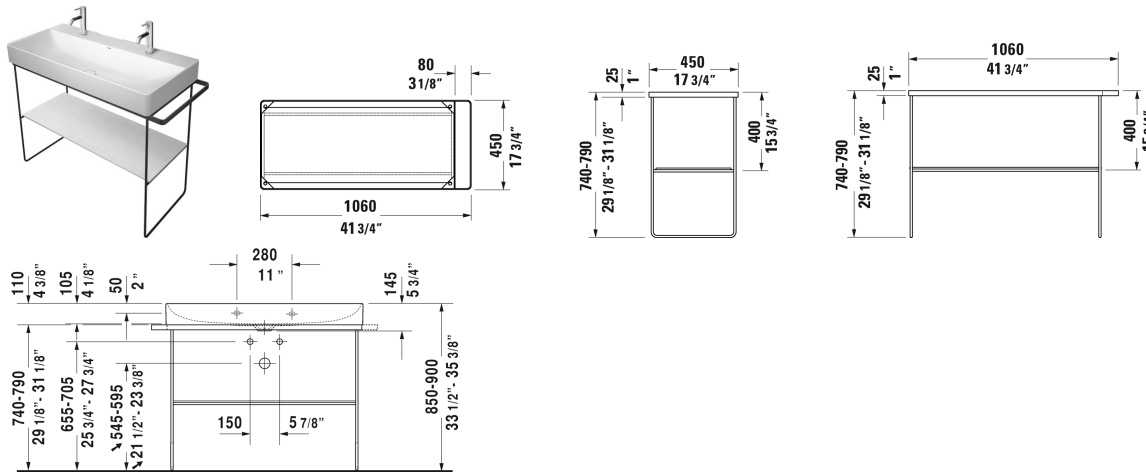

DuraSquare Metal console floorstanding ** # 003103..00 / 003103..00

|< 41 7/8" Inch >|

Metal console floorstanding **	Dimension	Weight	Order number
height adjustable +2", hardware included, for washbasin # 235310, towel rail right or left, reversible			
Colors			
10 Chrome 46 Black Matte			
Variant			
Chrome	41 7/8" x 17 3/4" Inch	15.4 lb	003103..00
Black Matte	41 7/8" x 17 3/4" Inch	15.4 lb	003103..00
Infobox			
** Glass inserts are not included - please order separately			
Suitable products			
Furniture washbasin without overflow, with faucet deck, ceramic covered slotted waste included, underside fully glazed, wall-mounted, hardware included, 39 3/8" x 18 1/2" Inch	39 3/8" x 18 1/2" Inch		235310
Glass inserts safety glass, for metal console # 003103, 003104, 38 1/4" x 15" Inch	38 1/4" x 15" Inch		009965
Furniture washbasin without overflow, with faucet deck, ceramic covered slotted waste included, underside fully glazed, hardware included, wall-mounted, 39 3/8" x 18 1/2" Inch	39 3/8" x 18 1/2" Inch		235310

All drawings contain the necessary measurements which are subject to standard tolerances. They are stated in inch & mm and are non-binding. Exact measurements, in particular for customized installation scenarios, can only be taken from the finished ceramic piece.