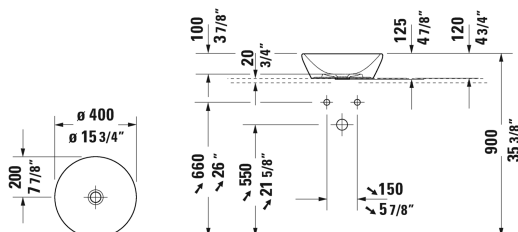

D-Neo Washbowl # 2371400070

| < 15 3/4" Inch > |

Washbowl	Dimension	Weight	Order number
without overflow, without faucet deck, hardware included, 15 3/4" Inch			
Colors			
00 White			
Variant			
☒	15 3/4" x 15 3/4" Inch	16 lb	2371400070
Infobox			
When using this siphon in Black Matte, please see recommendation of Black Matte accessories on page XXX			
Sanitary ceramics with the special WonderGliss surface finish will remain clean and attractive-looking for a long time to come. When ordering WonderGliss please add a "1" as eleventh digit to the model number.			
Slotted waste for washbasins without overflow	2" Inch	0.7 lb	005024
Design Siphon		3.3 lb	005036
Suitable products			
Vanity unit wall-mounted 2 drawers, upper drawer including cut-out for siphon and siphon cover, 1 console with one cut-out, 31 1/2" x 21 5/8" Inch			WT4985
Vanity unit wall-mounted 2 drawers, upper drawer including cut-out for siphon and siphon cover, 1 console with one cut-out, 39 3/8" x 21 5/8" Inch			WT4986
Vanity unit wall-mounted 2 drawers, upper drawer including cut-out for siphon and siphon cover, 1 console with two cut-outs, 51 1/8" x 21 5/8" Inch	51 1/8" x 21 5/8" Inch		WT4988 B
Vanity unit wall-mounted 2 drawers, upper drawer including cut-out for siphon and siphon cover, 1 console with one cut-out, 31 1/2" x 21 5/8" Inch			WT4990

All drawings contain the necessary measurements which are subject to standard tolerances. They are stated in inch & mm and are non-binding. Exact measurements, in particular for customized installation scenarios, can only be taken from the finished ceramic piece.