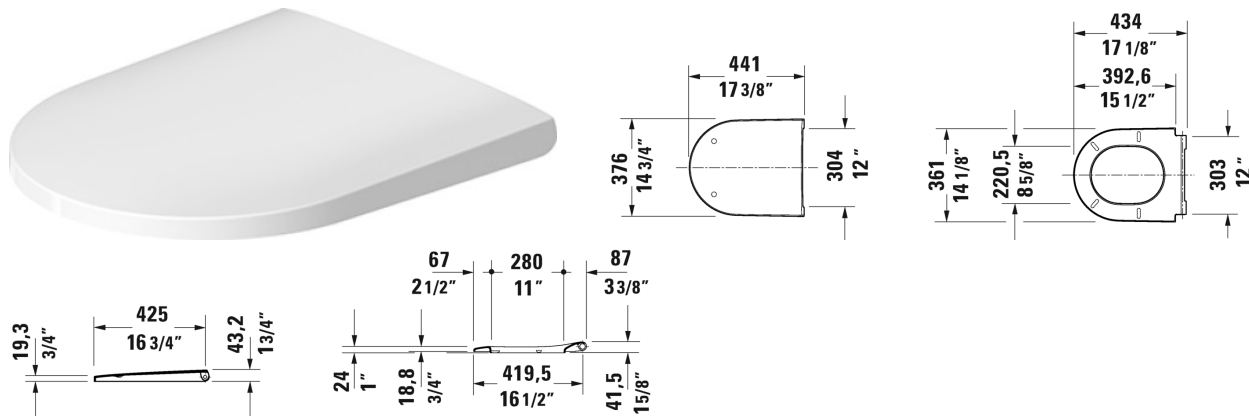

## D-Neo Toilet seat and cover # 002169..00

Toilet seat and cover	Dimension	Weight	Order number
removable, hinges stainless steel, with slow close			
<b>Colors</b>			
<b>Variant</b>			
		5.3 lb	002169..00
<b>Suitable products</b>			
Toilet wall-mounted Duravit Rimless® rimless, WaterSense® listed, washdown model, Durafix included, cUPC® listed*, 14 5/8" x 21 1/4" Inch	14 5/8" x 21 1/4" Inch		257709

All drawings contain the necessary measurements which are subject to standard tolerances. They are stated in inch & mm and are non-binding. Exact measurements, in particular for customized installation scenarios, can only be taken from the finished ceramic piece.