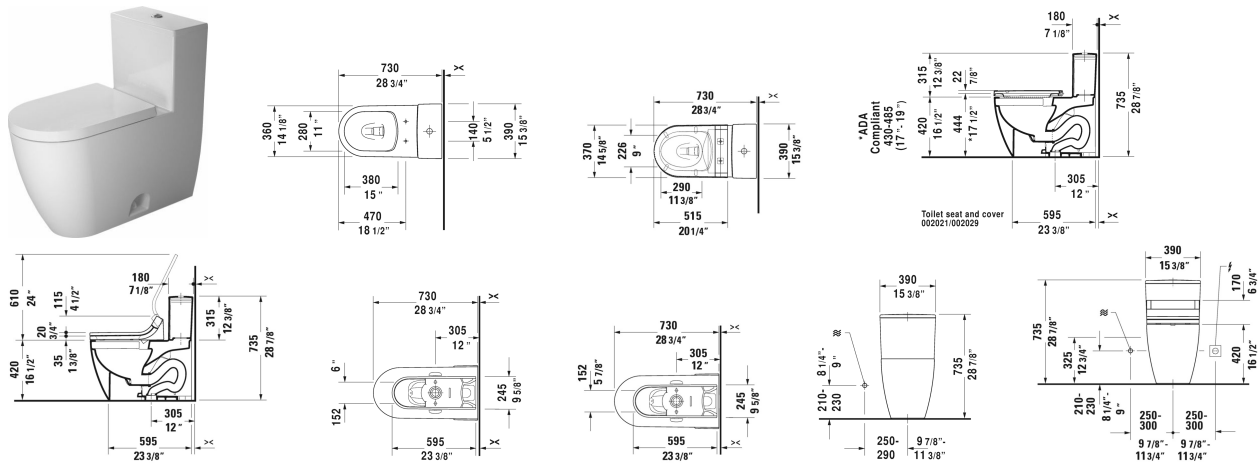

**ME by Starck One-Piece toilet Duravit Rimless® # 217301..01 / 217301..85**

< 14 1/8" Inch >

One-Piece toilet Duravit Rimless®	Dimension	Weight	Order number
rimless, syphonic, 12" rough-in, vertical outlet, suitable for SensoWash Starck, cUPC® listed*			
<b>Colors</b>			
00 White 20 HygieneGlaze (an antibacterial ceramic glaze that provides almost indefinite effectiveness)			
<b>Variant</b>			
♣ 1.32/0.92 gpf, with dual flush piston valve, top flush	14 1/8" x 28 3/4" Inch	141 lb	217301..01
♣ 1.28 gpf, with single flush piston valve, top flush	14 1/8" x 28 3/4" Inch	141 lb	217301..85
<b>Infobox</b>			
For suitable SensoWash® shower-toilet seats, please see matrix on page xxx			
Sanitary ceramics with the special WonderGliss surface finish will remain clean and attractive-looking for a long time to come. When ordering WonderGliss please add a "1" as eleventh digit to the model number.			
Mounting set for One-Piece and Two-Piece toilets, outlet 3/8" - male thread, wall connection 1/2" - female thread, 1/2", North American version	17 3/4" Inch	1.1 lb	001417
<b>Suitable products</b>			

*All drawings contain the necessary measurements which are subject to standard tolerances. They are stated in inch & mm and are non-binding. Exact measurements, in particular for customized installation scenarios, can only be taken from the finished ceramic piece.*