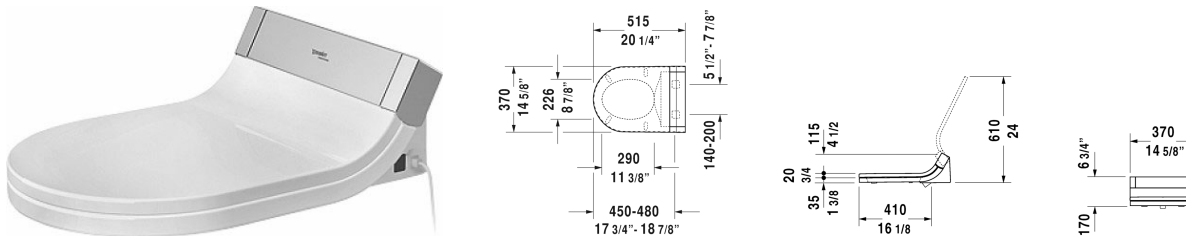

SensoWash® Starck shower-toilet seat for Starck 2, Starck 3 and Darling New* # 610000001040100

< 14 5/8" Inch >

SensoWash® Starck shower-toilet seat for Starck 2, Starck 3 and Darling New*	Dimension	Weight	Order number
rear-, front and oscillating wash, individual adjustment of water-, air- and seat surface temperature as well as nozzle position and jet strength, power actuated lid and seat, night light, 2 individually programmable user profiles, remote control included, self-cleaning wand, on / off-button, Quick release: easy seat unit removal and attachment			
Colors			
00 White			
Variant			
AC 100-120V, 50-60 Hz, USA, Kanada	14 5/8" x 20 1/4" Inch	12.6 lb	610000001040100
Infobox			
Install a water water softener with water hardness ≥ 2.4 mmol/l ($\geq 14^\circ$ dH or 24° fH).			
Suitable products			
Two-Piece toilet (without tank), suitable for SensoWash Starck, syphonic, 12" rough-in, vertical outlet, cUPC® listed*, 1.28 gpf, 14 5/8" x 27 3/4" Inch	14 5/8" x 27 3/4" Inch		212501
One-Piece toilet suitable for SensoWash Starck, syphonic, 12" rough-in, with single flush mechanism, with side lever, 3" flapper valve, vertical outlet, cUPC® listed*, 1.28 gpf, 14 5/8" x 28 1/8" Inch	14 5/8" x 28 1/8" Inch		212001
Toilet wall-mounted washdown model, suitable for SensoWash Starck, Durafix included, cUPC® listed*, 14 1/8" x 24 3/8" Inch	14 1/8" x 24 3/8" Inch		222609
Toilet wall-mounted washdown model, Durafix included, suitable for SensoWash Starck, cUPC® listed*, 14 3/5" x 24 5/8" Inch	14 3/5" x 24 5/8" Inch		254409
One-Piece toilet back-to-wall, syphonic, 12" rough-in, with single flush piston valve, top flush, suitable for SensoWash Starck, vertical outlet, cUPC® listed*, 1.28 gpf, 15 3/4" x 28 1/8" Inch	15 3/4" x 28 1/8" Inch		212301
Two-Piece toilet (without tank), suitable for SensoWash Starck, syphonic, 12" rough-in, vertical outlet, cUPC® listed*, 1.28 gpf, 14 5/8" x 27 1/2" Inch	14 5/8" x 27 1/2" Inch		212601