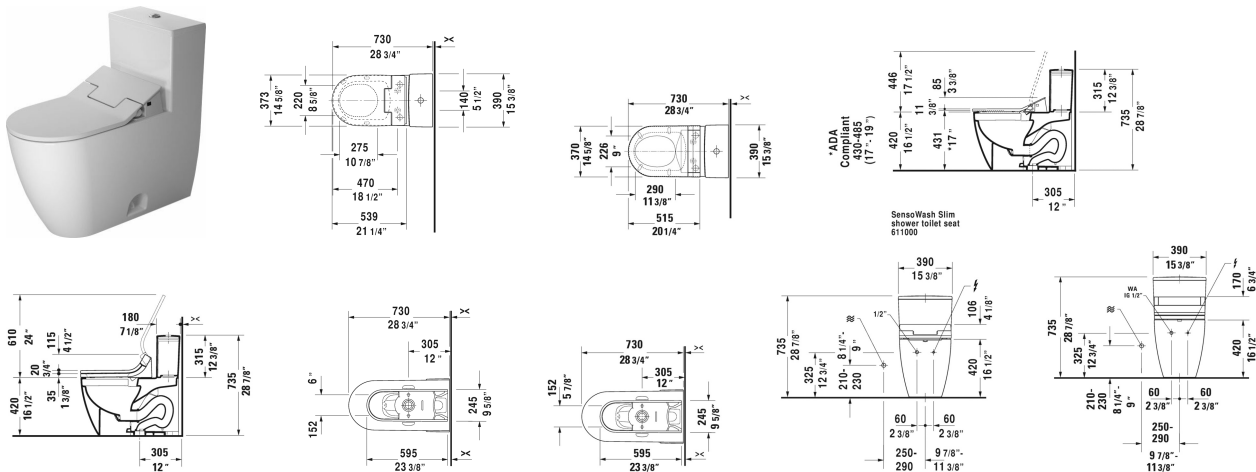

**ME by Starck One-Piece toilet Duravit Rimless for SensoWash®**  
**# 217351..01 / 217351..85**

|< 14 1/8" Inch >|

One-Piece toilet Duravit Rimless for SensoWash®	Dimension	Weight	Order number
rimless, connecting elements for SensoWash with concealed connections included, syphonic, 12" rough-in, only in combination with SensoWash, vertical outlet, cUPC® listed*			
<b>Colors</b>			
00 White 20 HygieneGlaze (an antibacterial ceramic glaze that provides almost indefinite effectiveness)			
<b>Variant</b>			
◆ 1.32/0.92 gpf, with dual flush mechanism	14 1/8" x 28 3/4" Inch	153 lb	217351..01
◆ 1.28 gpf, with single flush piston valve, top flush	14 1/8" x 28 3/4" Inch	153 lb	217351..85
Sanitary ceramics with the special WonderGliss surface finish will remain clean and attractive-looking for a long time to come. When ordering WonderGliss please add a "1" as eleventh digit to the model number.			
Mounting set for One-Piece and Two-Piece toilets, outlet 3/8" - male thread, wall connection 1/2" - female thread, 1/2", North American version	17 3/4" Inch	1.1 lb	001417
<b>Suitable products</b>			
SensoWash® Starck C shower-toilet seat for ME by Starck, Starck 2, Starck 3 and Darling New* rear-, front and oscillating wash, individual adjustment of water-, air- and seat surface temperature as well as nozzle position and jet strength, power actuated lid and seat, night light, 2 individually programmable user profiles, remote control included, self-cleaning wand, on / off-button, with concealed connections, Quick release: easy seat unit removal and attachment, 14 5/8" x 20 1/4" Inch	14 5/8" x 20 1/4" Inch		610001