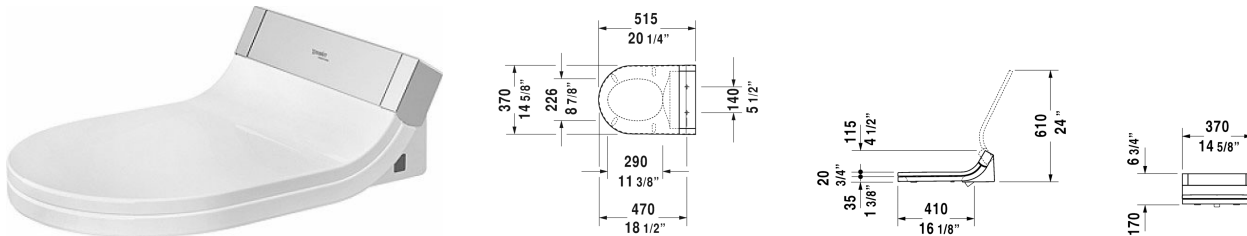

SensoWash® Starck C shower-toilet seat for ME by Starck, Starck 2, Starck 3 and Darling New* # 610001001001300

| < 14 5/8" Inch > |

SensoWash® Starck C shower-toilet seat for ME by Starck, Starck 2, Starck 3 and Darling New*	Dimension	Weight	Order number
rear-, front and oscillating wash, individual adjustment of water-, air- and seat surface temperature as well as nozzle position and jet strength, power actuated lid and seat, night light, 2 individually programmable user profiles, remote control included, self-cleaning wand, on / off-button, with concealed connections, Quick release: easy seat unit removal and attachment			
Colors 00 White			
Variant AC 100-120V, 50-60 Hz	14 5/8" x 20 1/4" Inch	14.1 lb	610001001001300
Infobox Install a water water softener with water hardness ≥ 2.4 mmol/l ($\geq 14^\circ$ dH or 24° fH).			
Suitable products Toilet wall-mounted for SensoWash® washdown model, only in combination with SensoWash, connecting elements for SensoWash with concealed connections included, Durafix included, cUPC® listed*, 14 5/8" x 24 3/8" Inch	14 5/8" x 24 3/8" Inch		254459
Toilet wall-mounted for SensoWash® washdown model, only in combination with SensoWash, connecting elements for SensoWash with concealed connections included, Durafix included, cUPC® listed*, 14 5/8" x 24 3/8" Inch	14 5/8" x 24 3/8" Inch		222659
Toilet close-coupled for SensoWash® (without tank), washdown model, only in combination with SensoWash, connecting elements for SensoWash with concealed connections included, hardware included, cUPC® listed*, 14 5/8" x 27 3/4" Inch	14 5/8" x 27 3/4" Inch		214159
Toilet close-coupled for SensoWash® (without tank), washdown model, only in combination with SensoWash, connecting elements for SensoWash with concealed connections included, hardware included, cUPC® listed*, 14 3/4" x 28 3/8" Inch	14 3/4" x 28 3/8" Inch		212959