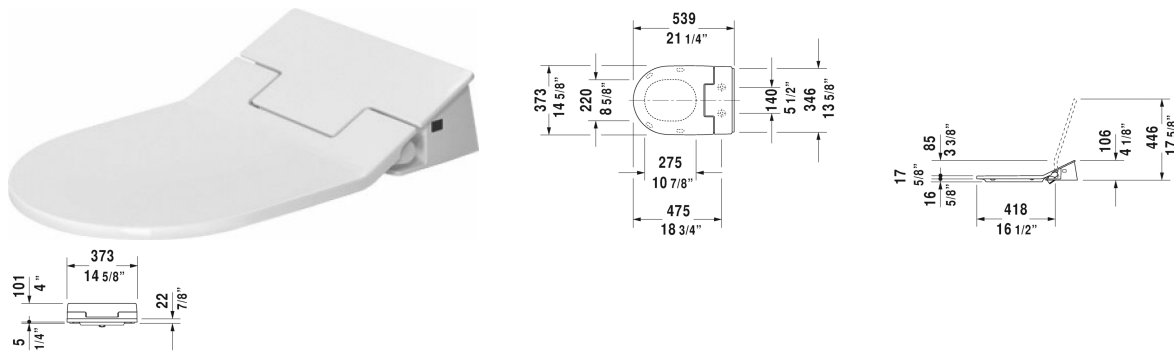

SensoWash® Slim SensoWash® Slim shower-toilet seat for ME by Starck, Starck 2, Starck 3 and Darling New* # 611000001001300

| < 14 3/4" Inch > |

SensoWash® Slim shower-toilet seat for ME by Starck, Starck 2, Starck 3 and Darling New*	Dimension	Weight	Order number
rear-, front and oscillating wash, with slow close, night light, remote control included, locking function via remote control, self-cleaning wand, on / off-button, with concealed connections, automatic drainage in periods of prolonged disuse			
Colors			
00 White			
Variant			
AC 100-120V, 50-60 Hz, individual adjustment of water temperature, spray wand position and water spray intensity, seat and lid easily removable with one hand	14 3/4" x 21 1/4" Inch	12.1 lb	611000001001300
Infobox			
Install a water water softener with water hardness ≥ 2.4 mmol/l ($\geq 14^\circ$ dH or 24° fH).			
Suitable products			
Toilet wall-mounted for SensoWash® washdown model, only in combination with SensoWash, connecting elements for SensoWash with concealed connections included, Durafix included, cUPC® listed*, 14 5/8" x 24 3/8" Inch	14 5/8" x 24 3/8" Inch		254459
Toilet wall-mounted for SensoWash® washdown model, only in combination with SensoWash, connecting elements for SensoWash with concealed connections included, Durafix included, cUPC® listed*, 14 5/8" x 24 3/8" Inch	14 5/8" x 24 3/8" Inch		222659
Toilet close-coupled for SensoWash® (without tank), washdown model, only in combination with SensoWash, connecting elements for SensoWash with concealed connections included, hardware included, cUPC® listed*, 14 3/4" x 28 3/8" Inch	14 3/4" x 28 3/8" Inch		212959
Toilet wall-mounted for SensoWash® washdown model, only in combination with SensoWash, connecting elements for SensoWash with concealed connections included, Durafix included, cUPC® listed*, 14 1/8" x 24 3/8" Inch	14 1/8" x 24 3/8" Inch		253359