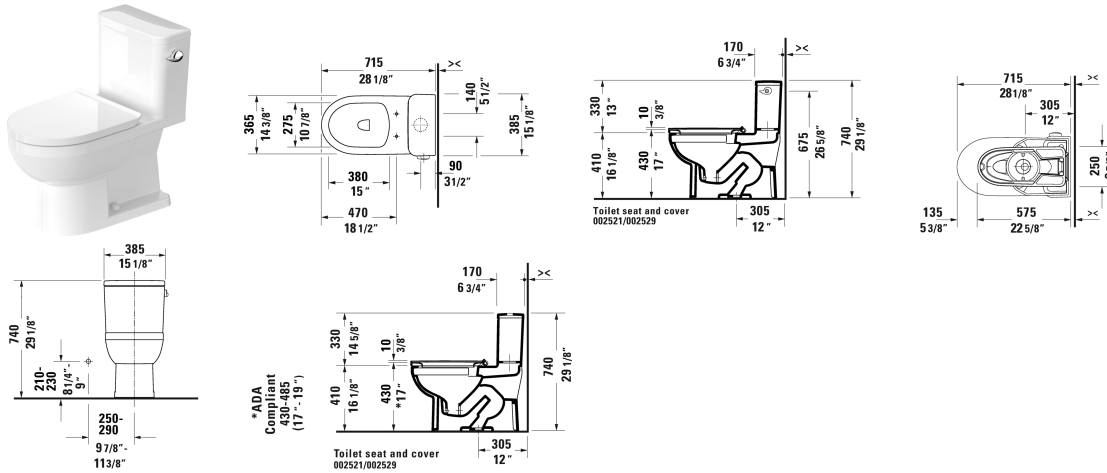

DuraStyle Basic Toilet kit # D4060100

< 14 3/8" Inch >

Toilet kit	Dimension	Weight	Order number
One-Piece toilet & Toilet seat and cover			
Colors			
00 White			
Variant			
	14 3/8" x 28 1/8" Inch	97.7 lb	D4060100
Suitable products			
One-Piece toilet Duravit Rimless® rimless, syphonic, 12" rough-in, vertical outlet, 1.28 gpf, cUPC® listed*, 14 3/8" x 28 1/8" Inch	14 3/8" x 28 1/8" Inch		219501
Toilet seat and cover removable, elongated, hinges stainless steel, with slow close,			002529

All drawings contain the necessary measurements which are subject to standard tolerances. They are stated in inch & mm and are non-binding. Exact measurements, in particular for customized installation scenarios, can only be taken from the finished ceramic piece.