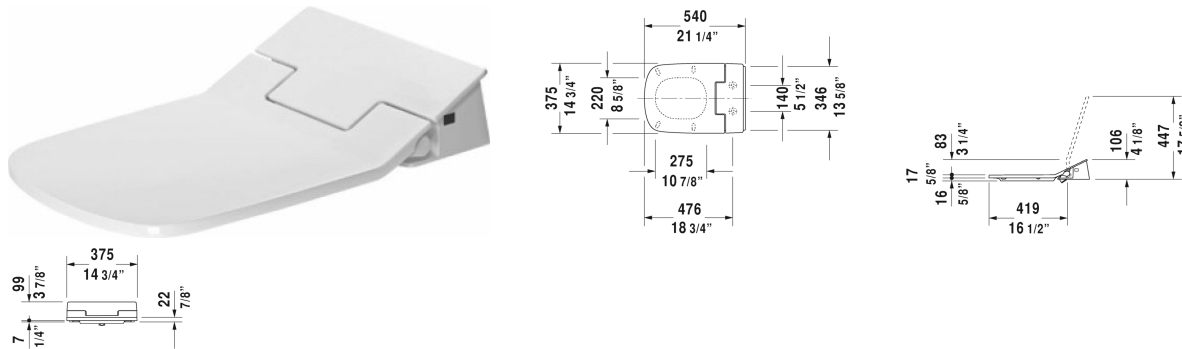

SensoWash® Slim SensoWash® Slim shower-toilet seat for DuraStyle* # 611200001001300

| < 14 3/4" Inch > |

SensoWash® Slim shower-toilet seat for DuraStyle*	Dimension	Weight	Order number
rear-, front and oscillating wash, with slow close, night light, remote control included, locking function via remote control, self-cleaning wand, on / off-button, with concealed connections, automatic drainage in periods of prolonged disuse			
Colors			
00 White			
Variant			
AC 100-120V, 50-60 Hz, individual adjustment of water temperature, spray wand position and water spray intensity, seat and lid easily removable with one hand	14 3/4" x 21 1/4" Inch	12.1 lb	611200001001300
Infobox			
Install a water water softener with water hardness ≥ 2.4 mmol/l ($\geq 14^\circ$ dH or 24° fH).			
Suitable products			
One-Piece toilet for SensoWash® only in combination with SensoWash, syphonic, 12" rough-in, connecting elements for SensoWash with concealed connections included, vertical outlet, cUPC® listed*, 14 5/8" x 28 3/8" Inch	14 5/8" x 28 3/8" Inch		215751
Toilet wall-mounted for SensoWash® washdown model, only in combination with SensoWash, connecting elements for SensoWash with concealed connections included, Durafix included, cUPC® listed*, 14 5/8" X 24 3/8" Inch	14 5/8" X 24 3/8" Inch		253759
Toilet close-coupled for SensoWash® (without tank), only in combination with SensoWash, washdown model, outlet for vario connector set, for horizontal and vertical outlet, length adjustable from 2 3/4" - 6 3/4", and vario connecting bend, vertical outlet from 6 3/4" - 8 5/8", connecting elements for SensoWash with concealed connections included, hardware included, cUPC® listed*, 14 5/8" x 27 1/2" Inch	14 5/8" x 27 1/2" Inch		215659