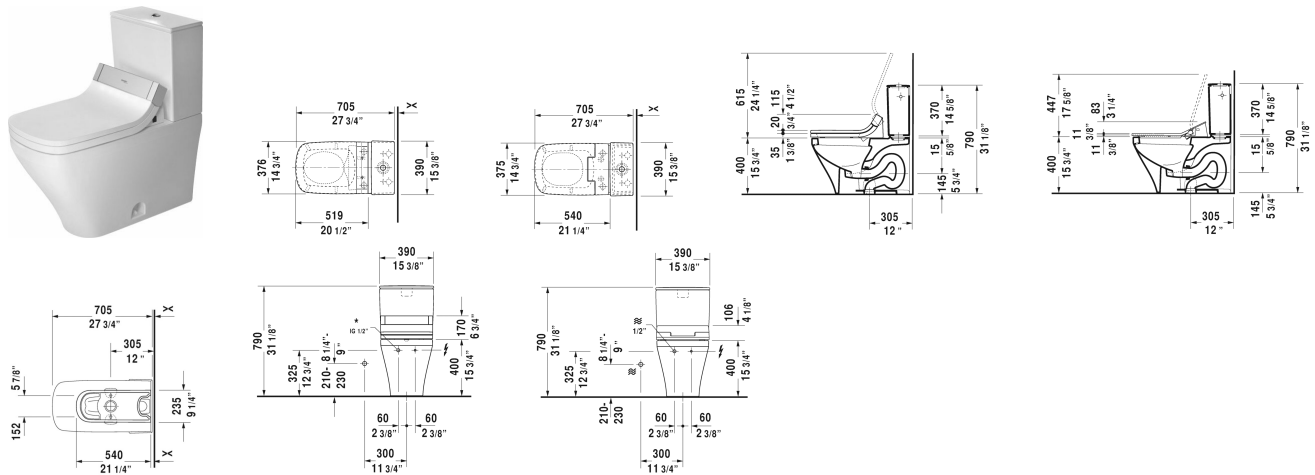

DuraStyle Two-piece toilet for SensoWash® # 216051..00 / 216051..85

|< 14 1/8" Inch >|

Two-piece toilet for SensoWash®	Dimension	Weight	Order number
(without tank), syphonic, only in combination with SensoWash, 12" rough-in, connecting elements for SensoWash with concealed connections included, vertical outlet, cUPC® listed*			
Colors			
00 White 20 HygieneGlaze (an antibacterial ceramic glaze that provides almost indefinite effectiveness)			
Variant			
♣ 1.32/0.92 gpf	14 1/8" x 27 1/2" Inch	92 lb	216051..00
♣ 1.28 gpf	14 1/8" x 27 1/2" Inch	92 lb	216051..85
Sanitary ceramics with the special WonderGliss surface finish will remain clean and attractive-looking for a long time to come. When ordering WonderGliss please add a "1" as eleventh digit to the model number.			
Accessory for ceramics			
Tank for bottom left supply, cUPC® listed*	15 3/8" x 6 3/4" Inch	30 lb	093520
Mounting set for One-Piece and Two-Piece toilets, outlet 3/8" - male thread, wall connection 1/2" - female thread, 1/2", North American version	17 3/4" Inch	1.1 lb	001417
Suitable products			